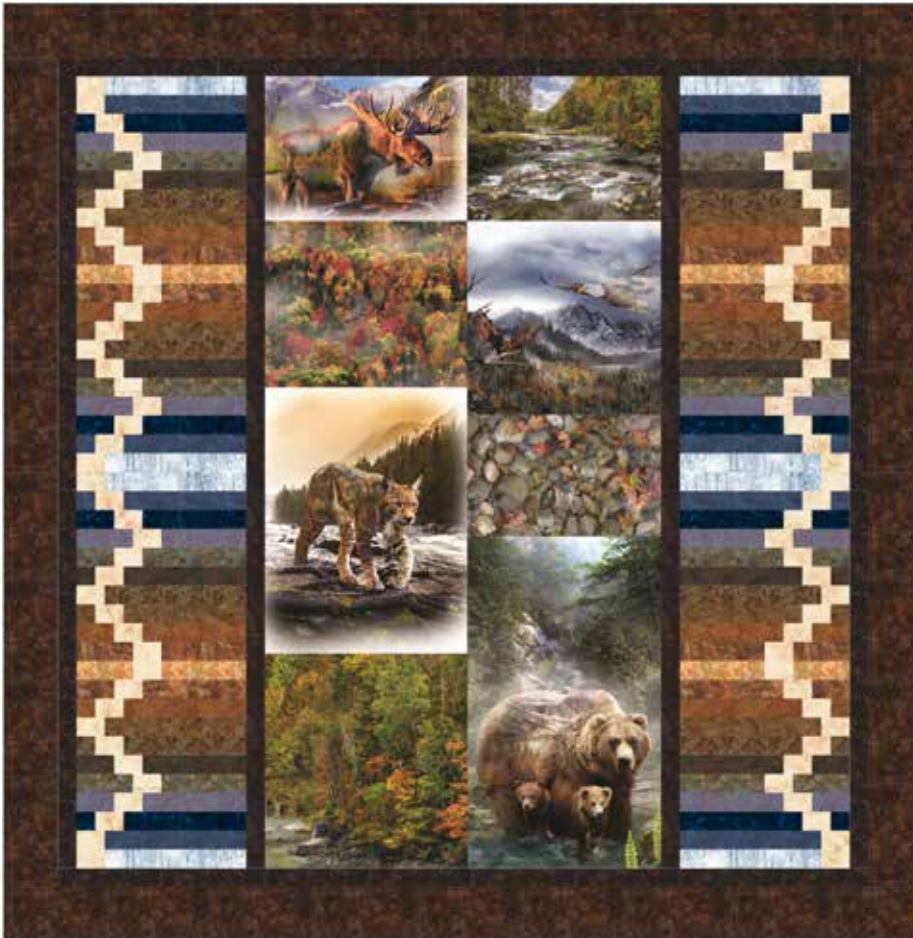

BACK COUNTRY

Finished Quilt: 97" x 99"

Quilt design by Quilting Renditions, featuring Call Of the Wild, a Hoffman Spectrum Digital Print collection.

The stunning Hand painted fabric border frames majestic scenes and brings out the beauty of each and every shade and hue.

1895 502-Coconut

885 647-Blue Bonnet

1895 513-Volcano

1895 51-Chestnut

1895 610-Cappuccino

1895 342-Woody

1895 682-Deep Blue

FABRICS	1 KIT	12 KITS	FABRICS	1 KIT	12 KITS
U5015 714-Fall	1 Panel	2 Bolts	1895 342-Woody	3/8 Yard	1 Bolt
U5033 176-Ice	3/8 Yard	1 Bolt	1895 401-Tortilla	3/4 Yard	1 Bolt
885 179-Toast	3/8 Yard	1 Bolt	1895 414-Biscotti	3/8 Yard	1 Bolt
885 238-Topaz	3/8 Yard	1 Bolt	1895 502-Coconut	3/8 Yard	1 Bolt
885 247-Juneau	3/8 Yard	1 Bolt	1895 513-Volcano	3/8 Yard	1 Bolt
885 251-Kashmir	1 3/4 Yds.	2 Bolts	1895 610-Cappuccino	2 1/8 Yds.*	2 Bolts
885 647-Blue Bonnet	3/8 Yard	1 Bolt	1895 682-Deep Blue	3/8 Yard	1 Bolt
1895 51-Chestnut	3/8 Yard	1 Bolt			