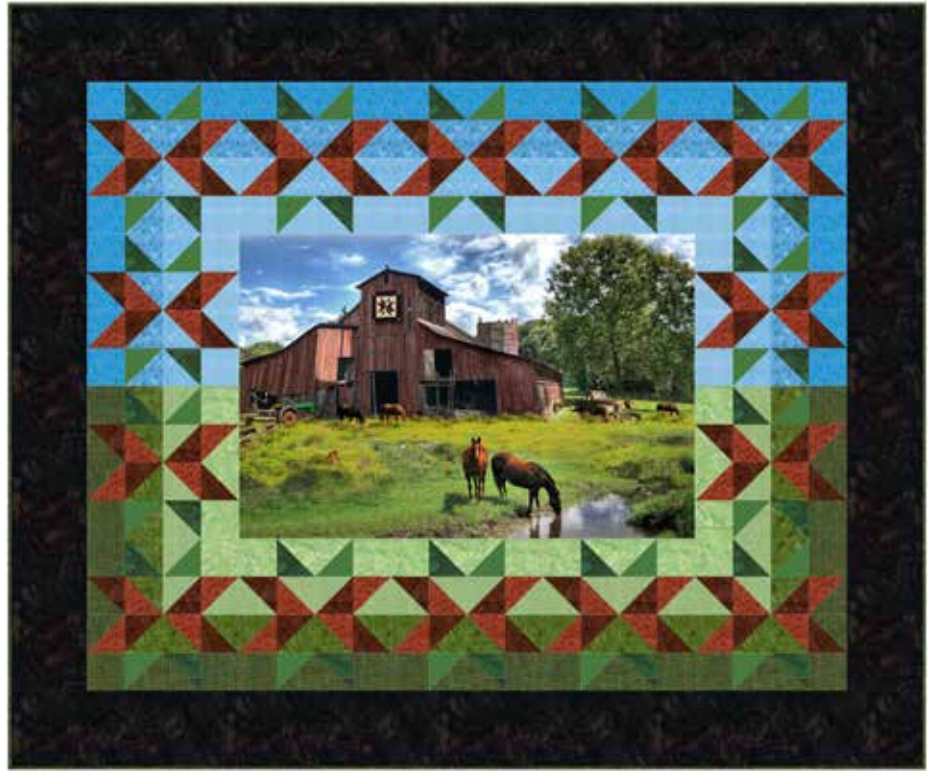

ADVANCED BEGINNER | 1 DAY CLASS

BARN QUILT

Finished Quilt: 72" x 60"

Quilt design by Needle In a Hayes Stack, featuring Sun Up to Sun Down, a Hoffman Spectrum Digital Print collection.

A fun color transition highlighting the scene within makes the perfect border and panel pair.

PURCHASE PATTERN
NeedleInAHayesStack.biz

FABRICS	1 KIT	14 KITS	FABRICS	1 KIT	14 KITS
R2284 96-Olive	1/2 Yard*	1 Bolt	1895 141-Pine	1/4 Yard	1 Bolt
S4705 115-Grass	1/4 Yard	1 Bolt	1895 301-Bluebird	1/4 Yard	1 Bolt
S4705 365-Tavarua	1/2 Yard	1 Bolt	1895 312-Atlantic	1/2 Yard	1 Bolt
T4878 115-Grass	1/4 Yard	1 Bolt	1895 421-Ceylon	1/4 Yard	1 Bolt
U5070 83-Barn Red	1 Panel	1 Bolt	1895 539-Parsley	3/8 Yard	1 Bolt
885 108-Chocolate	3/8 Yard	1 Bolt	1895 541-Peace	3/8 Yard	1 Bolt
885 319-Snake	1/4 Yard	1 Bolt	1895 704-Deep Earth	1 Yard	1 Bolt
1895 100-Adobe	3/8 Yard	1 Bolt			