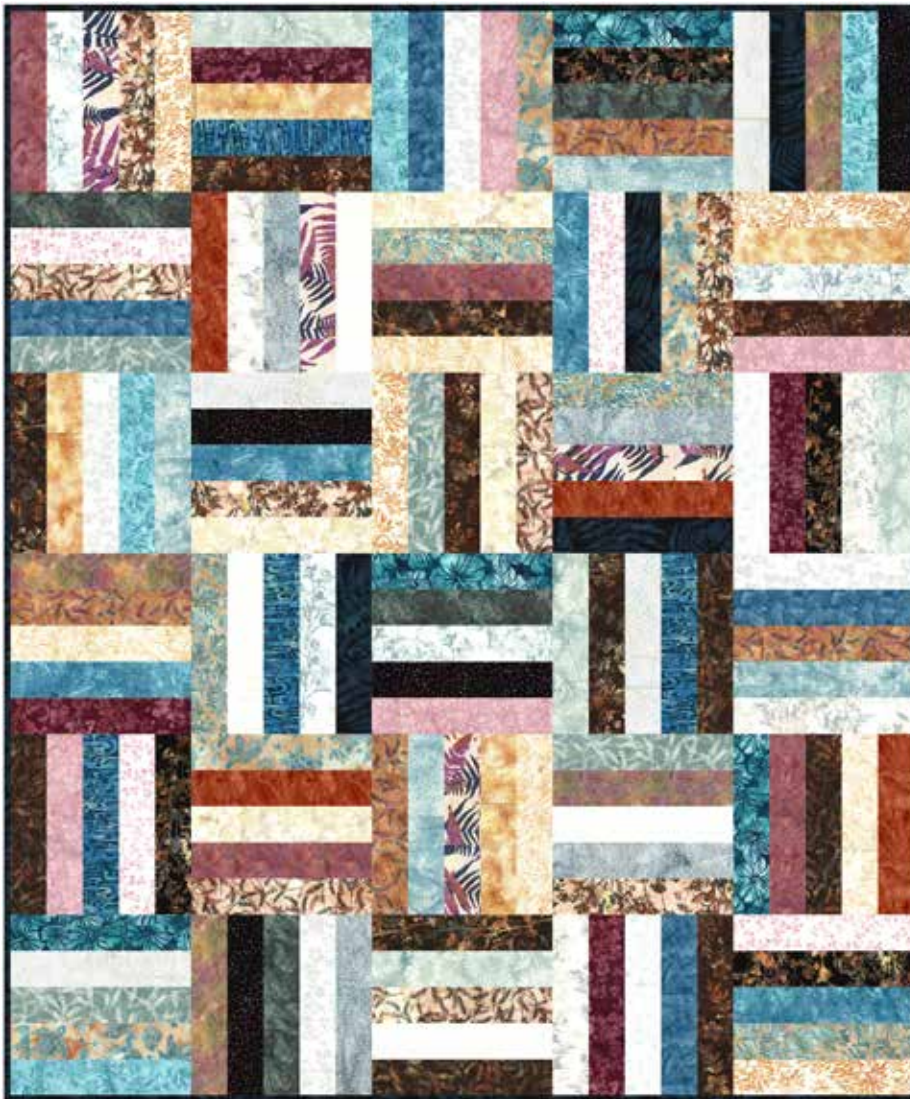

# BASKET CASE

Finished Quilt: 50" x 60"

Quilt design by Villa Rosa Designs, featuring our new Daybreak Bali Pop.

Sunrise drenched color weaves magic across this quilt. Both beginner and strip friendly makes this quilt a favorite go-to project.

**BP-737-Daybreak**

**U2485 524-Moonstruck**

PURCHASE PATTERN  
*VillaRosaDesigns.com*

<b>FABRICS</b>	<b>1 KIT</b>	<b>KITS</b>
BP-737-Daybreak	1 Pop	1 Box
U2485 524-Moonstruck	1/2 Yard	1 Bolt