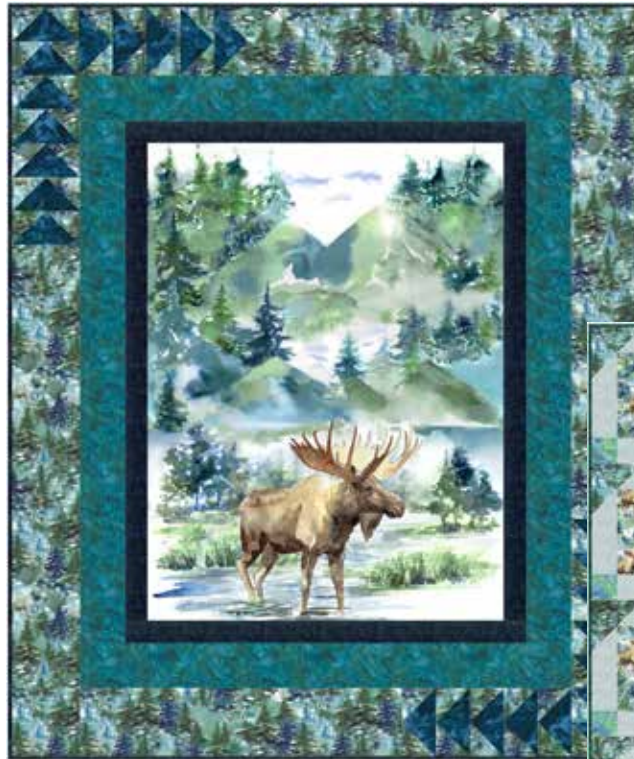

Villa Rosa Designs

CONFIDENT BEGINNER | 1 DAY CLASS

# BEACH WALK, AHOY, & HARVEST

Finished Beach Walk Quilt: 56" x 67"  
Finished Ahoy Quilt: 48" x 64"  
Finished Harvest Quilt: 12" x 60"

Quilt design by Villa Rosa Designs, featuring Cabin In the Woods, a Hoffman Spectrum Digital Print collection.

A trio of 3 perfect settings for our painterly woodland scene: a nod to the beauty and simplicity in nature.

Beach Walk: 56" x 67"

Ahoy: 48" x 64"

Harvest: 12" x 60"

885 309-Viridian

885 317-Macaw

1895 19-Navy