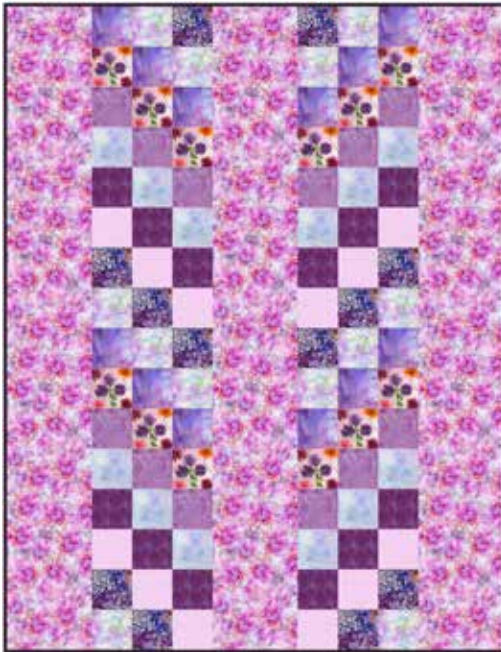

# BEE'S KNEES & PACIFIC GROVE

Finished Bee's Knees Quilt: 56" x 72"  
Finished Pacific Grove Quilt: 46" x 62"

Quilt designs by Villa Rosa Designs, featuring Wildflowers, a Hoffman Spectrum Digital Print collection.

These quilts take your eyes for a dance with their graceful movement.

Bee's Knees

Pacific Grove (PG)

## BEE'S KNEES