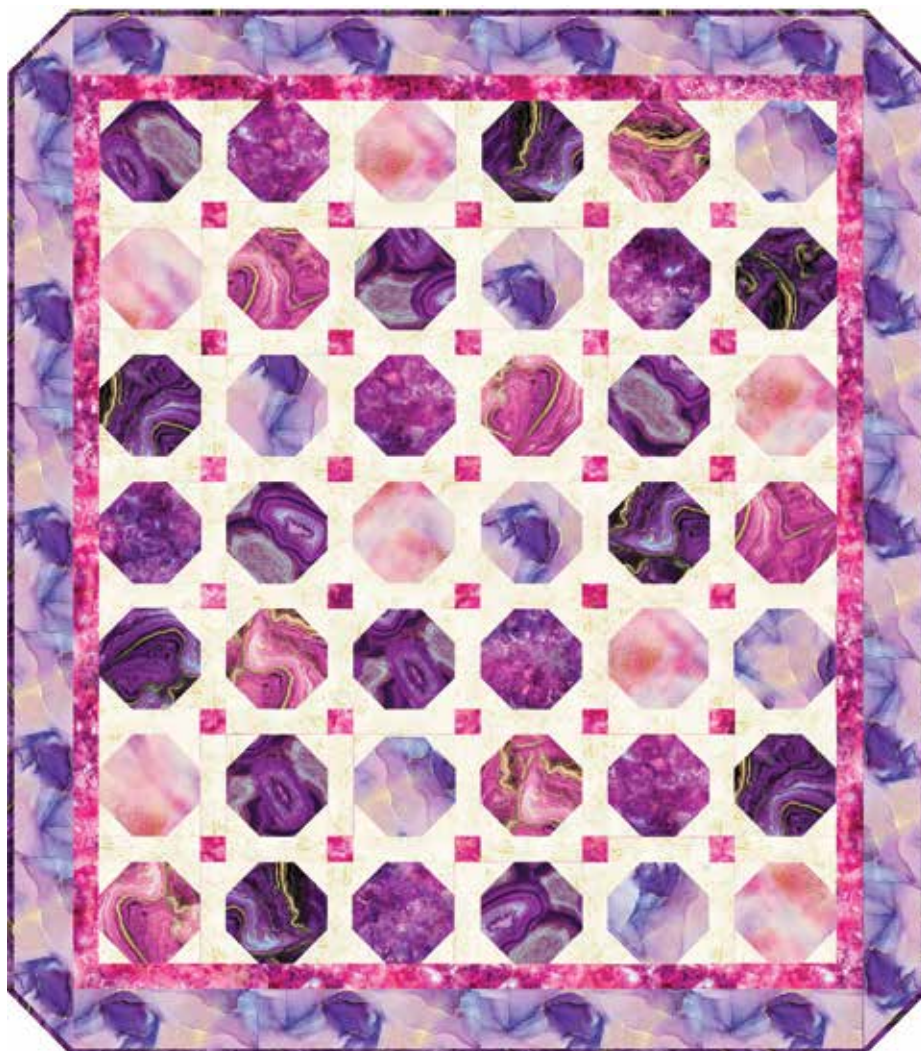

BEJEWELED

Finished Quilt: 53" x 61"

Quilt design by Quilted Garden Designs, featuring Geode + Ink, a Hoffman Spectrum Digital Print collection.

Arrange your prized jewels in perfect order and watch them shimmer with this fun and flirtatious quilt!

R7690 20G-Natural Gold

T4948 91-Amethyst

T4949 23-Fuchsia

T4949 91-Amethyst

T4952 236-Tanzanite

T4955 12-Pink

T4955 14-Purple

T4956 140-Petal

FABRICS	1 KIT	7 KITS
R7690 20G-Natural Gold	2 Yards	1 Bolt
T4948 91-Amethyst	1/2 Yard	1 Bolt
T4949 23-Fuchsia	1/2 Yard	1 Bolt
T4949 91-Amethyst	1/2 Yard	1 Bolt
T4952 236-Tanzanite	1 1/8 Yards	1 Bolt
T4955 12-Pink	1/2 Yard	1 Bolt
T4955 14-Purple	7/8 Yard*	1 Bolt
T4956 140-Petal	1/2 Yard	1 Bolt