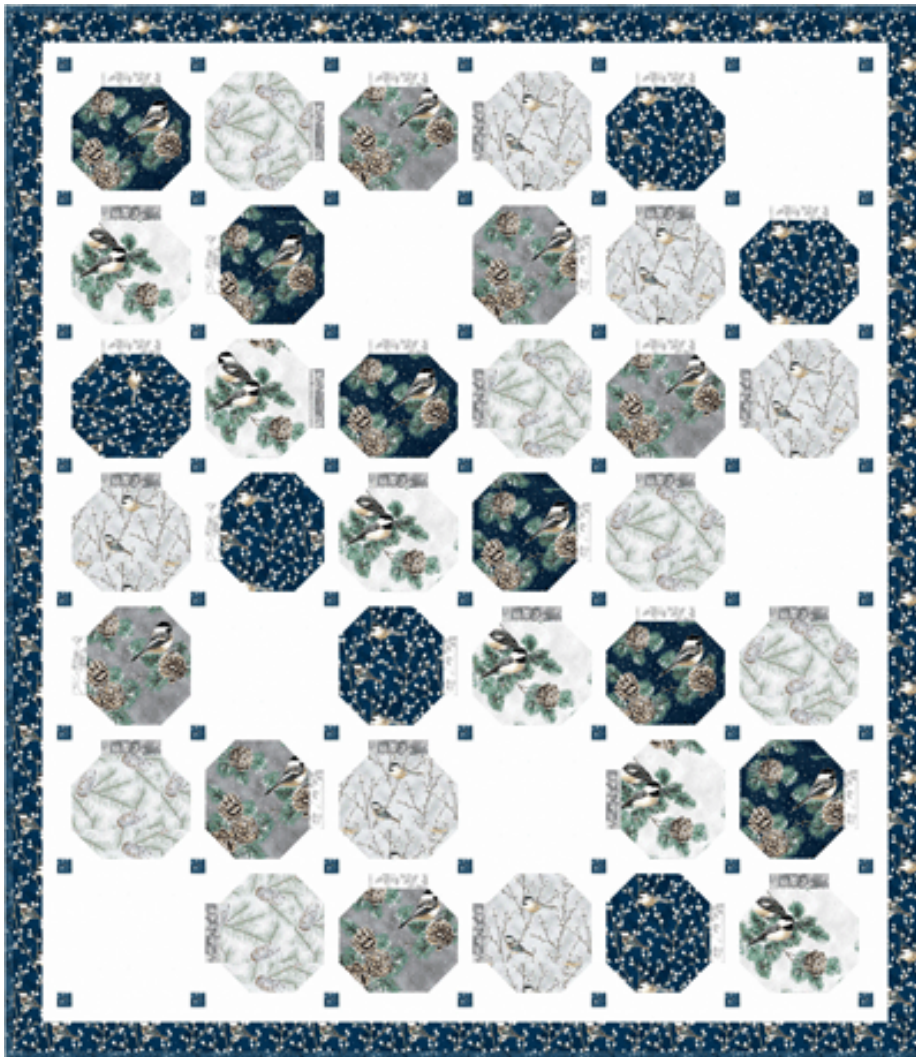

CONFIDENT BEGINNER | 1 DAY CLASS

# BELL BOX

Finished Quilt: 61" x 70"

Quilt design by Coach House Designs, featuring First Snowfall.

Hang your ornaments with cheer this winter season!

FABRICS	1 KIT	12 KITS	FABRICS	1 KIT	12 KITS
S7712 19S-Navy Silver	1/2 Yard	1 Bolt	S7714 3S-White Silver	1/4 Yard	1 Bolt
S7712 76S-Pewter Silver	1/2 Yard	1 Bolt	S7714 76S-Pewter Silver	1/4 Yard	1 Bolt
S7712 307S-Snow Silver	1/2 Yard	1 Bolt	S7715 77S-Sage Silver	1/2 Yard	1 Bolt
S7713 19S-Navy Silver	1 Yard	1 Bolt	S7716 19S-Navy Silver	5/8 Yard*	1 Bolt
S7713 674S-Light Gray Silver	1/2 Yard	1 Bolt	G8555 3S-White Silver	3 1/8 Yds.	3 Bolts