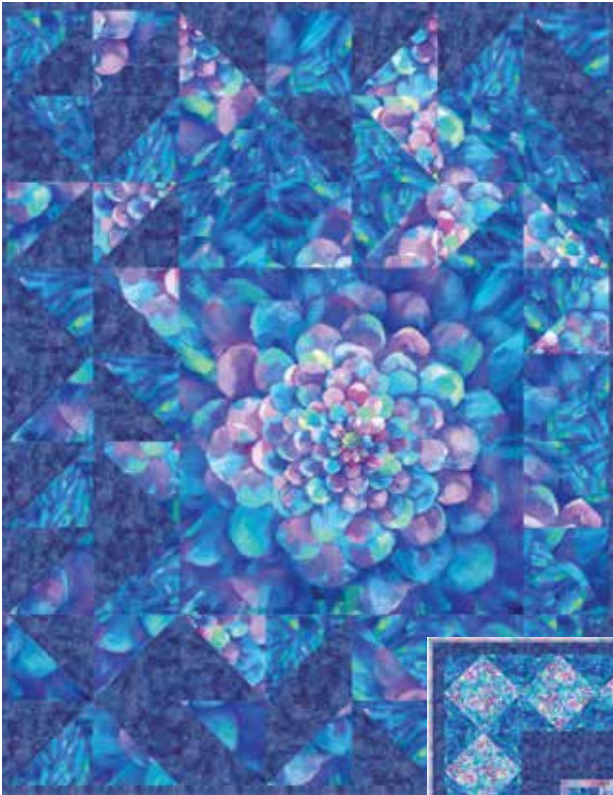

BLOOMING AZURE

Finished Wall Quilt: 32" x 42"
Finished Throw Quilt: 63" x 73"

Quilt design by TJ Wright
Quilts, featuring Color in
Bloom, a Hoffman Spectrum
Digital Print collection.

A unique pattern resulting in a
kaleidoscope effect, this quilt
is captivating at first glance.

Wall: 32" x 42"

Throw: 63" x 73"

FABRICS	WALL 1 kit	WALL 20 kits	THROW 1 kit	THROW 8 kits
W5501 162-Jewel	2 Blocks	1 Bolt	2 Blocks	1 Bolt
W5503 706-Colorful	-	-	1 1/4 Yds	1 Bolt
W5506 123-Lapis	1/3 Yard	1 Bolt	1 3/4 Yds	1 Bolt
W5508 755-Shimmer	-	-	1 Yard*	1 Bolt
1895 40-Iris	3/4 Yard*	1 Bolt	1 3/4 Yds	1 Bolt