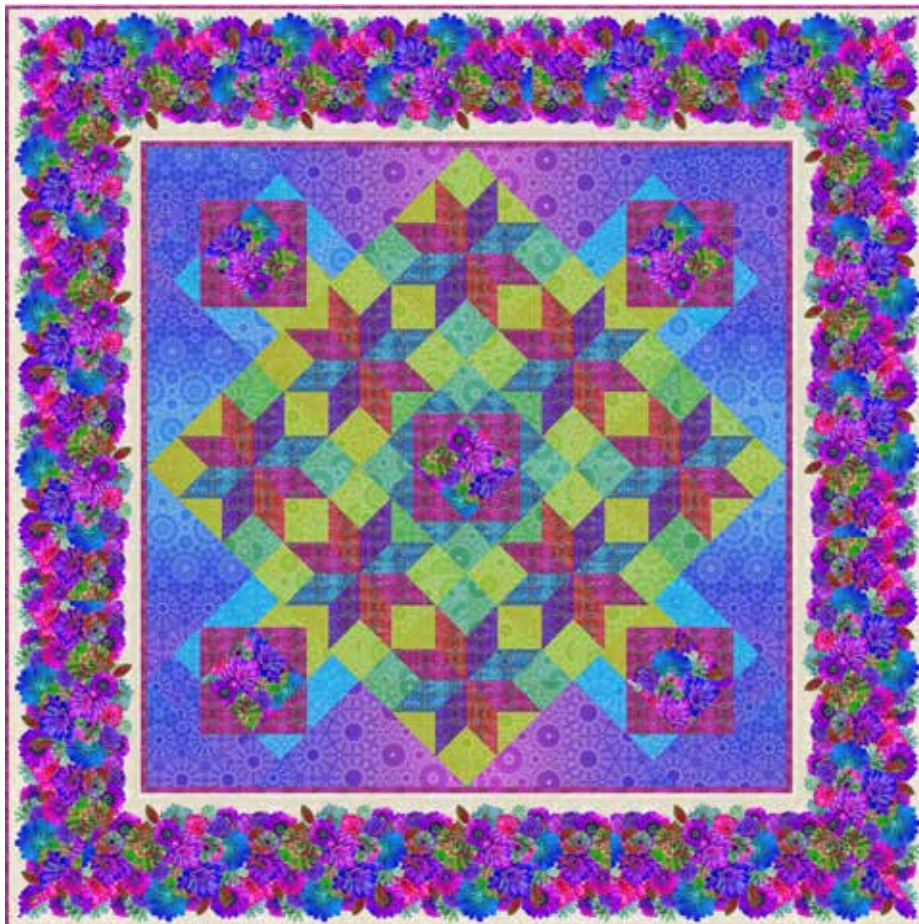

# BLOOMING FIESTA

Finished Quilt: 73" x 73"

Quilt design by Marlies Janssen of Candy Quilt Design, featuring her signature Bloom! collection for Hoffman CA Fabrics.

Blooming Fiesta is a joyful quilt design that sparkles with color and movement.

Y5807 14-Purple

Y5807 23-Fuchsia

Y5807 61-Turquoise

Y5807 562-Blooms

Y5808 405-Wild Berry

Y5809 115-Grass

Y5809 424-Salvia

FABRICS	1 KIT	10 KITS
Y5807 14-Purple	1/4 Yard	1 Bolt
Y5807 23-Fuchsia	1 3/8 Yards	1 Bolt
Y5807 61-Turquoise	1/2 Yard	1 Bolt
Y5807 562-Blooms	1/4 Yard	1 Bolt
Y5808 405-Wild Berry	2 3/4 Yards	2 Bolts
Y5809 115-Grass	1 1/4 Yards	1 Bolt
Y5809 424-Salvia	2 1/2 Yards	2 Bolts