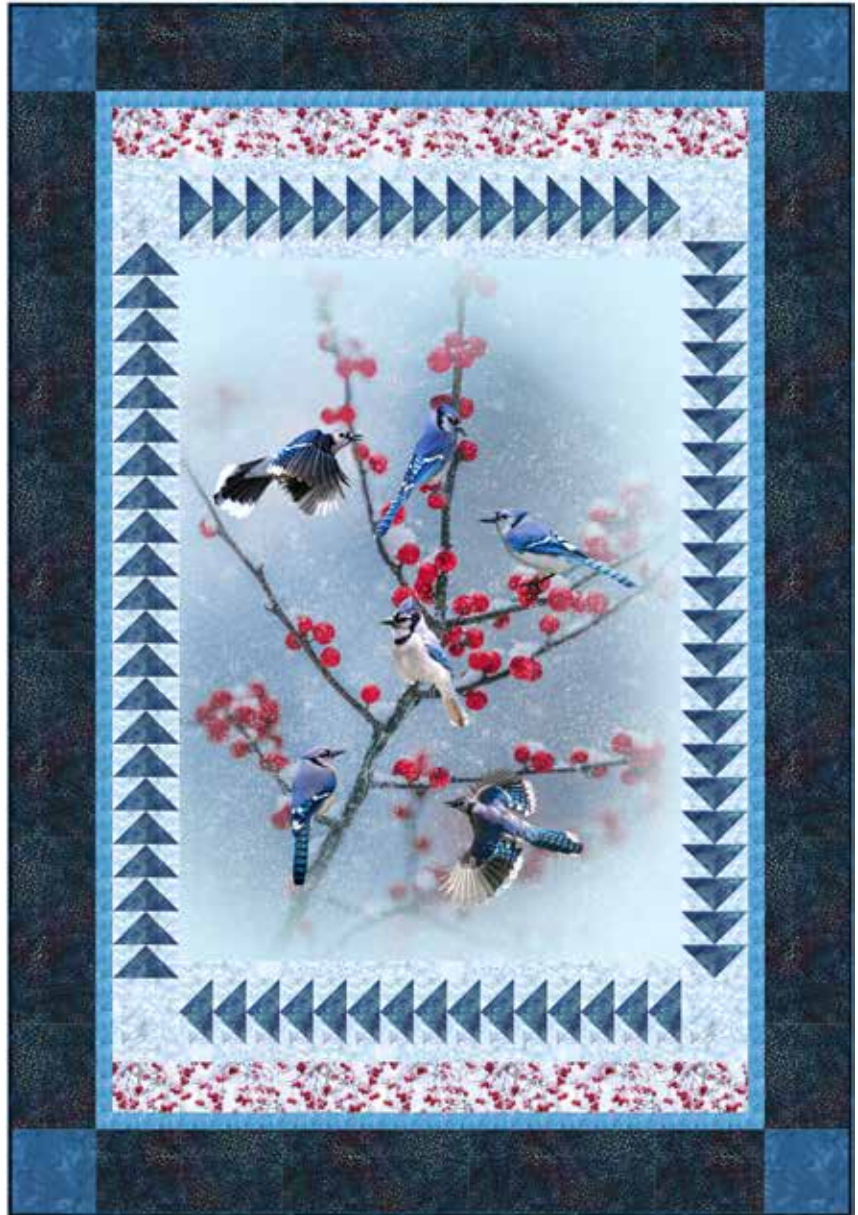

Castilleja Cotton

ADVANCED BEGINNER | 1 DAY CLASS

BLUE JAY PANEL

Finished Quilt: 50" x 72"

Quilt design by Castilleja Cotton, featuring Winter's Wings, a Hoffman Spectrum Digital Print collection.

Rich and crisp colors perfectly frame this jaw-dropping panel.

PURCHASE PATTERN
CastillejaCotton.com

FABRICS	1 KIT	15 KITS
T4866 5-Red	1/4 Yard	1 Bolt
T4868 190-Ice Blue	7/8 Yard	1 Bolt
T4870 261-Bluejay	1 Panel	1 Bolt
885 524-Moonstruck	1 Yard	1 Bolt
885 668-Yankee	1/2 Yard	1 Bolt
1895 421-Ceylon	1/4 Yard	1 Bolt
1895 442-Flax	1/4 Yard	1 Bolt
1895 682-Deep Blue	5/8 Yard*	1 Bolt