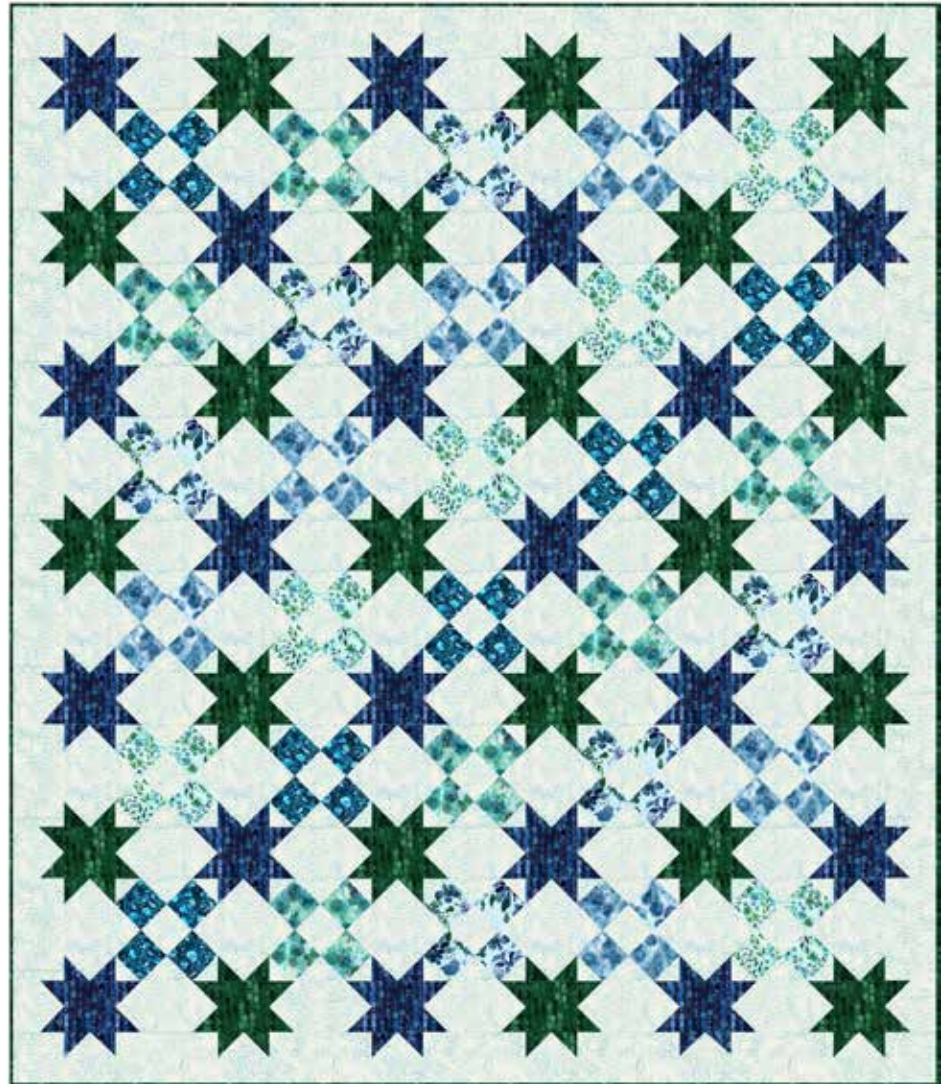

# BLUE MOSAIC

Finished Quilt 72" x 84"

Quilt design by Quilt FOX Design, featuring Step Into Spring, a Hoffman Spectrum Digital Print collection.

A fresh mix of blue and green make a fun mosaic quilt!

885 692-Ocean Aquatic

V5304 258-Cerulean

V5305 230-Sapphire

V5306 536-Aquarius

V5306 D7-Dusty Blue

V5307 536-Aquarius

V5308 68-Indigo

V5308 157-Verde

## PURCHASE PATTERN

[QuiltFOX-Design.com](http://QuiltFOX-Design.com)  
[CheckerDist.com](http://CheckerDist.com)

FABRICS	1 KIT	10 KITS
885 692-Ocean Aquatic	5 1/4 Yards	5 Bolts
V5304 258-Cerulean	1/4 Yard	1 Bolt
V5305 230-Sapphire	1/4 Yard	1 Bolt
V5306 536-Aquarius	1/4 Yard	1 Bolt
V5306 D7-Dusty Blue	1/4 Yard	1 Bolt
V5307 536-Aquarius	1/4 Yard	1 Bolt
V5308 68-Indigo	2 1/4 Yards	2 Bolts
V5308 157-Verde	2 3/4 yards*	2 Bolts