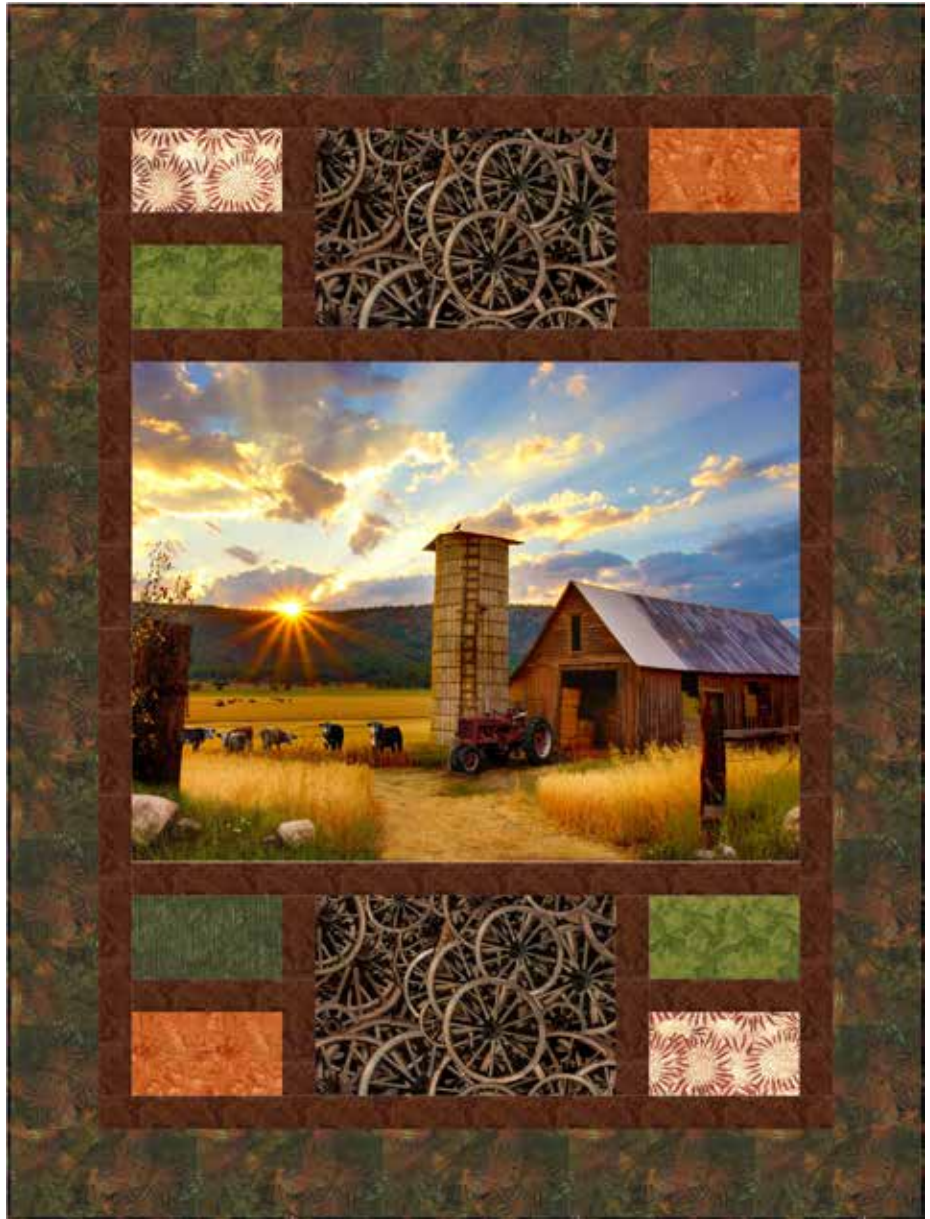

BEGINNER | 1 DAY CLASS

BOOKENDS

Finished Quilt: 54" x 72"

Quilt design by Mountainpeek Creations, featuring Sun Up to Sun Down, a Hoffman Spectrum Digital Print collection.

The beauty of a barn and sunset will take your breath away in this quilt.

R4689 83-Barn Red

R4691 700-Rusty

R2284 96-Olive

884 66-Autumn

884 83-Barn Red

1384 540-Woodstock

1895 220-Fern

1895 253-Havana

1895 572-Bourbon

FABRICS	1 KIT	12 KITS
R4689 83-Barn Red	1 Panel	1 Bolt
R4691 700-Rusty	5/8 Yard	1 Bolt
R2284 96-Olive	1 F8	1 Bolt
884 66-Autumn	1 1/4 Yards	1 Bolt
884 83-Barn Red	1 F8	1 Bolt
1384 540-Woodstock	5/8 Yard*	1 Bolt
1895 220-Fern	1 F8	1 Bolt
1895 253-Havana	1 1/8 Yard	1 Bolt
1895 572-Bourbon	1 F8	1 Bolt