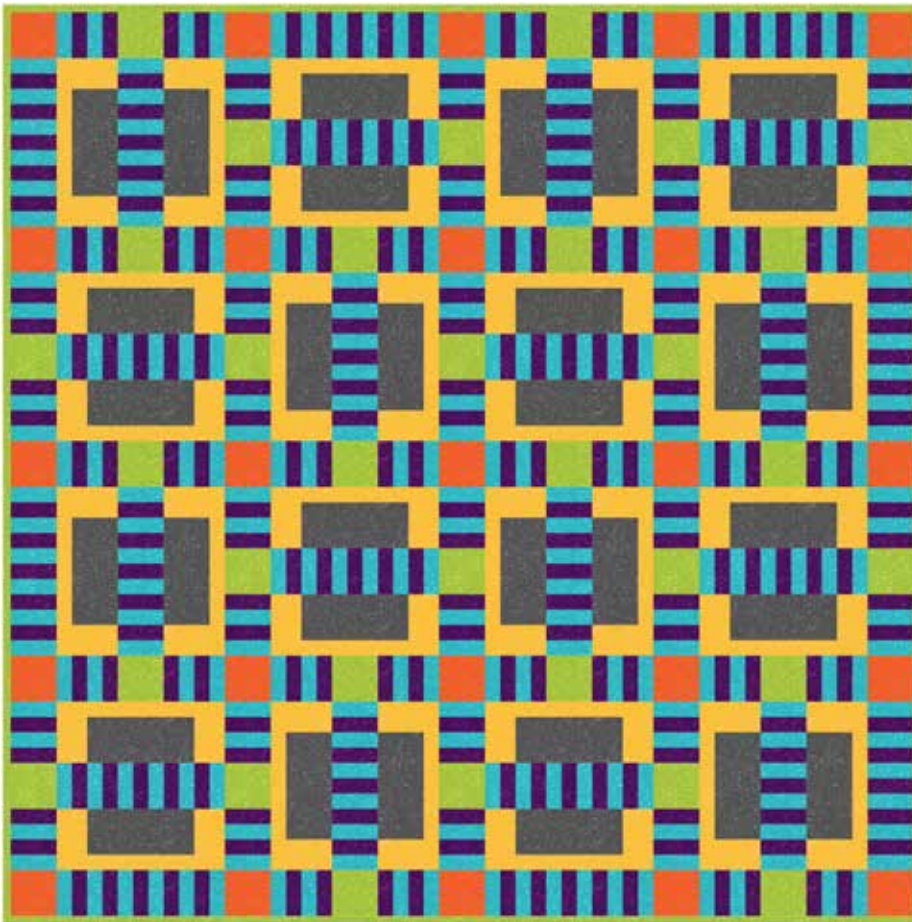

# BOXED IN

Finished Quilt: 59" x 59"

---

Quilt design by The  
Gourmet Quilter,  
featuring 24/7: Speckles.

Find a straight path in  
these fun blocks and  
funky colors!

---

S4811 13-Orange

S4811 55-Charcoal

S4811 61-Turquoise

S4811 72-Magenta

S4822 178-Leaf

<i>FABRICS</i>	<i>1 KIT</i>	<i>12 KITS</i>
S4811 13-Orange	3/8 Yard	1 Bolt
S4811 55-Charcoal	7/8 Yard	1 Bolt
S4811 61-Turquoise	1 1/4 Yards	1 Bolt
S4811 72-Magenta	1 1/4 Yards	1 Bolt
S4811 178-Leaf	7/8 Yard*	1 Bolt