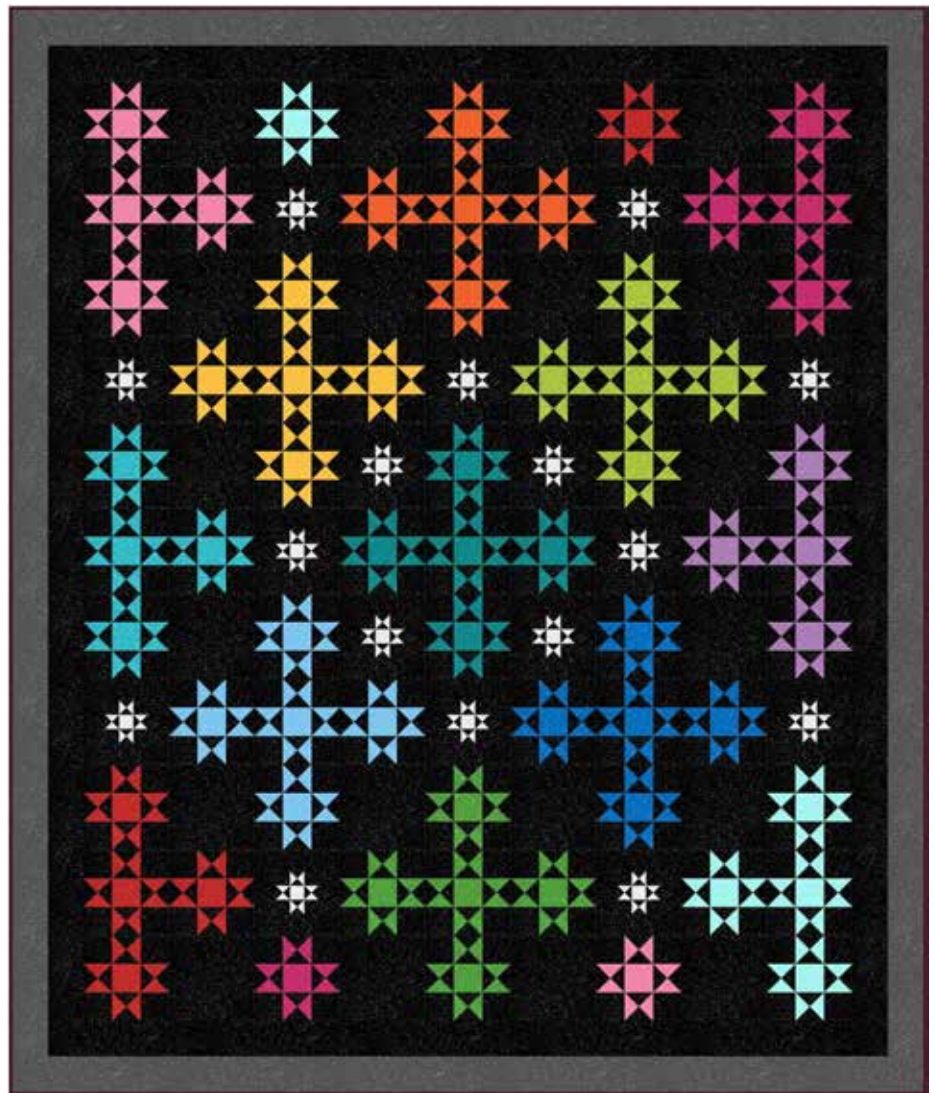

INTERMEDIATE | 1 DAY CLASS

BRIGHTLY SHINING

Finished Quilt: 64" x 76"

Quilt design by Wendy Sheppard, featuring 24/7: Speckles.

Stars that pop and shine so bright in fun colors and lots of contrast.

S4811 4-Black

S4811 5-Red

S4811 13-Orange

S4811 16-Sky

S4811 153-Tea Rose

S4811 21-Teal

S4811 176-Ice

S4811 30-Lilac

S4822 178-Leaf

S4811 38-Burgundy

S4811 261-Blue Jay

S4811 55-Charcoal

S4811 354-Kelly

S4811 61-Turquoise

S4811 471-Buttercup

S4811 79-Seafoam

S4811 557-Azalea

PURCHASE PATTERN

Wendy2@WendySheppard.net

FABRICS	1 KIT	12 KITS	FABRICS	1 KIT	12 KITS
S4811 4-Black	4 5/8 Yds.	4 Bolts	S4811 79-Seafoam	1 FQ	1 Bolt
S4811 5-Red	1 FQ	1 Bolt	S4811 153-Tea Rose	1 FQ	1 Bolt
S4811 13-Orange	1 FQ	1 Bolt	S4811 176-Ice	1 FQ	1 Bolt
S4811 16-Sky	1 FQ	1 Bolt	S4811 178-Leaf	1 FQ	1 Bolt
S4811 21-Teal	1 FQ	1 Bolt	S4811 261-Blue Jay	1 FQ	1 Bolt
S4811 30-Lilac	1 FQ	1 Bolt	S4811 354-Kelly	1 FQ	1 Bolt
S4811 38-Burgundy	5/8 Yard*	1 Bolt	S4811 471-Buttercup	1 FQ	1 Bolt
S4811 55-Charcoal	3/4 Yard	1 Bolt	S4811 557-Azalea	1 FQ	1 Bolt
S4811 61-Turquoise	1 FQ	1 Bolt			