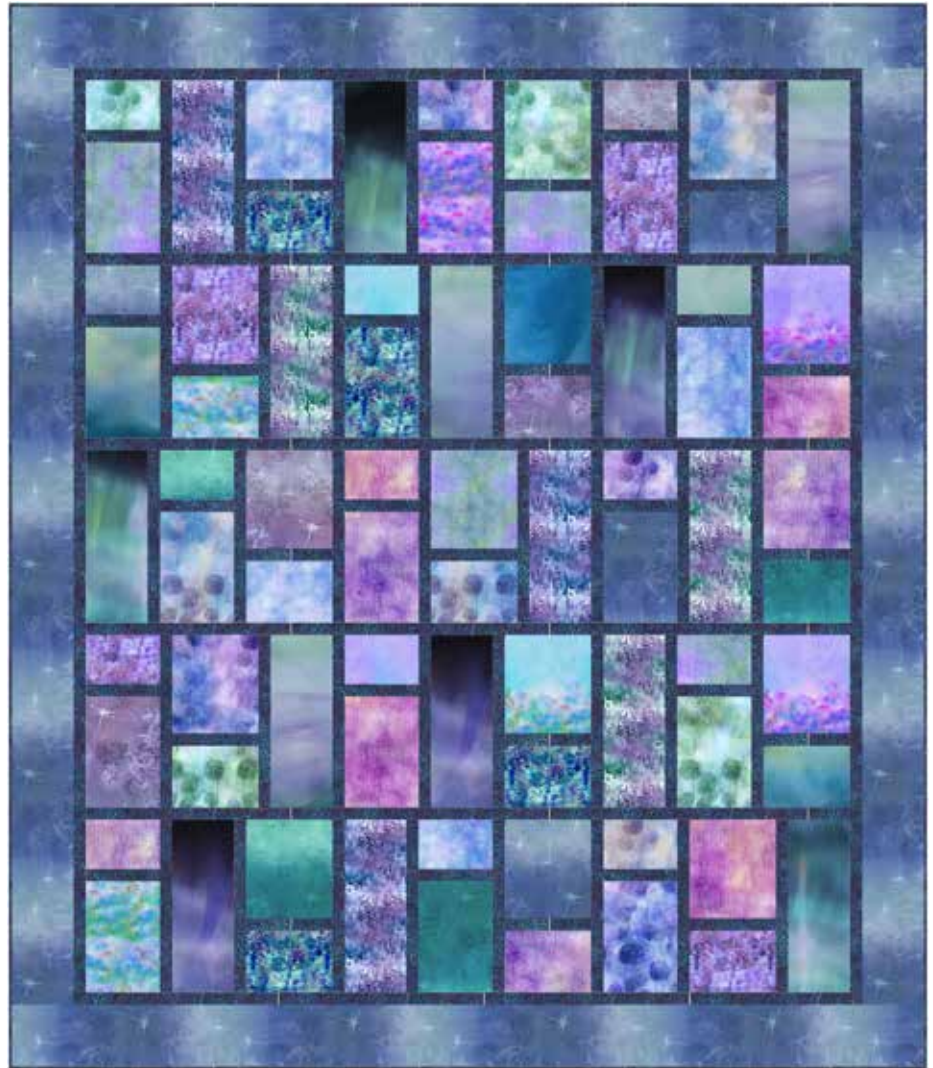

CONFIDENT BEGINNER | 1 DAY CLASS

BROKEN WINDOWS

Finished Quilt: 74" x 86"

Quilt design by Quilting Renditions, featuring Jewel Basin, a Hoffman Spectrum Digital Print collection, designed by McKenna Ryan.

Take a peak through these fragmented windows into a world full of jewel bliss.

MRD21 21-Teal

MRD21 311-Lake

MRD25 N45-New Grape

MRD22 120-Hyacinth

MRD26 228-Viola

MRD22 451-Cornflower

MRD26 562-Blooms

MRD22 581-Bluegrass

MRD27 30-Lilac

MRD23 21-Teal

MRD27 70-Lavender

MRD23 229-Wisteria

MRD28 179-Meadow

MRD23 324-Dragonfly

MRD28 451-Cornflower

FABRICS	1 KIT	8 KITS
MRD25 87-Blueberry	1 FQ	1 Bolt
MRD25 N45-New Grape	1 FQ	1 Bolt
MRD26 228-Viola	1 FQ	1 Bolt
MRD26 562-Blooms	1 FQ	1 Bolt
MRD27 30-Lilac	1 FQ	1 Bolt
MRD27 70-Lavender	1 FQ	1 Bolt
MRD28 179-Meadow	1 FQ	1 Bolt
MRD28 451-Cornflower	1 FQ	1 Bolt
MRD29 91-Amethyst	1 FQ	1 Bolt
MRD29 703-Deep Teal	1 FQ	1 Bolt
885 404-Bubblegum	2 1/2 Yds.*	2 Bolts