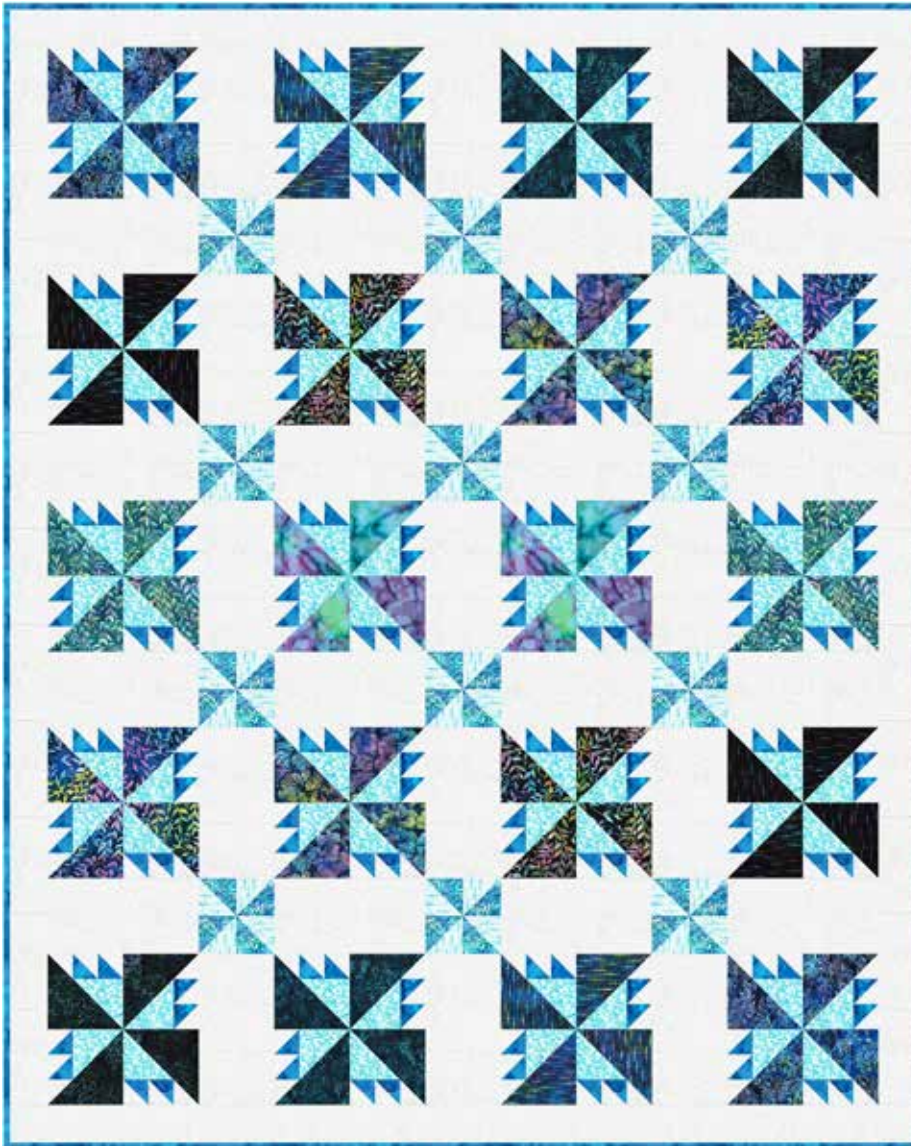

BUDDING BINGHAMPTON

Finished Quilt: 73" x 91"

Quilt design by
Tourmaline & Thyme
Quilts, featuring Hoffman
Bali Batiks, the Mermaid
Lagoon collection.

Lots of Pinwheels make
this turquoise delight!

Y2670 633-Prism

Y2673 692-Ocean Aquatic

Y2675 214-Aquamarine

Y2675 330-Crystal

Y2676 633-Prism

Y2683 185-Abalone

Y2683 404-Bubblegum

Y2683 657-Spectrum

Y2687 330-Crystal

Y2687 667-Light Bright

Y2687 718-Mermaid

Y2689 703-Deep Teal

839 185-Abalone

839 341-Wade

885 399-Mercury

FABRICS	1 KIT	12 KITS	FABRICS	1 KIT	12 KITS
Y2670 633-Prism	1/4 Yard	1 Bolt	Y2687 330-Crystal	1/2 Yard	1 Bolt
Y2673 692-Ocean Aquatic	1/4 Yard	1 Bolt	Y2687 667-Light Bright	1/4 Yard	1 Bolt
Y2675 214-Aquamarine	1/2 Yard	1 Bolt	Y2687 718-Mermaid	1/4 Yard	1 Bolt
Y2675 330-Crystal	3/4 Yard	1 Bolt	Y2689 703-Deep Teal	1/4 Yard	1 Bolt
Y2676 633-Prism	1/4 Yard	1 Bolt	839 185-Abalone	1/4 Yard	1 Bolt
Y2683 185-Abalone	1/4 Yard	1 Bolt	839 341-Wade	1 1/4 Yds.*	1 Bolt
Y2683 404-Bubblegum	1/4 Yard	1 Bolt	885 399-Mercury	3 3/4 Yds.	3 Bolts
Y2683 657-Spectrum	1/4 Yard	1 Bolt			