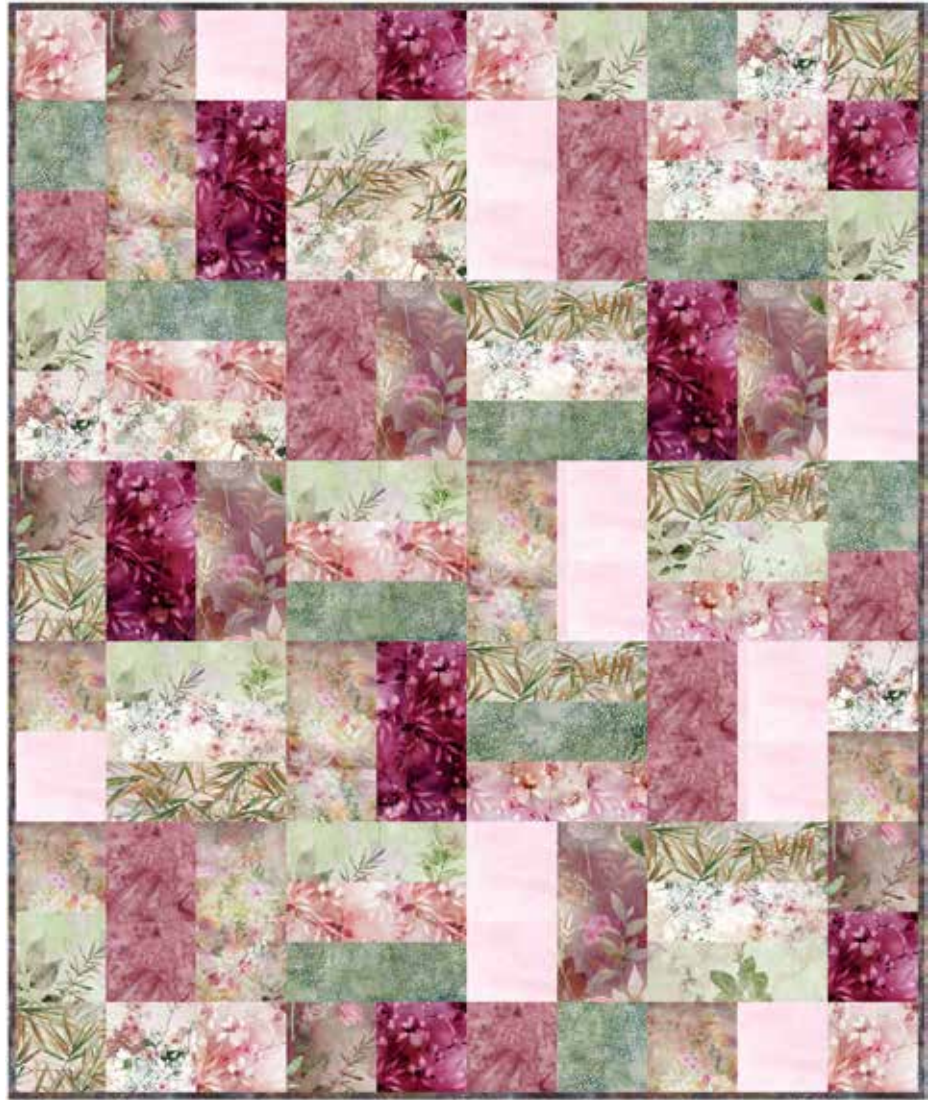

BEGINNER | 1 DAY CLASS

BUSY BEE

Finished Quilt: 45" x 54"

Quilt design by Villa Rosa Designs, featuring Blush Garden, a Hoffman Spectrum Digital Print collection.

A classic pattern showing off the depth and beauty of the Blush Garden fabric collection.

Villa Rosa Designs

Hoffman
Spectrum Digital

W5494 77-Sage

W5494 448-Blossom

W5495 448-Blossom

W5497 374-Light Camellia

W5498 448-Blossom

W5499 72-Magenta

W5499 374-Light Camellia

885 77-Sage

885 559-Riviera

1895 245-Victoria

1895 493-Pink Lemonade

PURCHASE PATTERN
VillaRosaDesigns.com

FABRICS	1 KIT	30 KITS	FABRICS	1 KIT	30 KITS
W5494 77-Sage	1 FQ	1 Bolt	W5499 374-Light Camellia	1 FQ	1 Bolt
W5494 448-Blossom	1 FQ	1 Bolt	885 77-Sage	1 FQ	1 Bolt
W5495 448-Blossom	1 FQ	1 Bolt	885 559-Riviera	1/2 Yard*	1 Bolt
W5497 374-Light Camellia	1 FQ	1 Bolt	1895 245-Victoria	1 FQ	1 Bolt
W5498 448-Blossom	1 FQ	1 Bolt	1895 493-Pink Lemonade	1 FQ	1 Bolt
W5499 72-Magenta	1 FQ	1 Bolt			

* binding