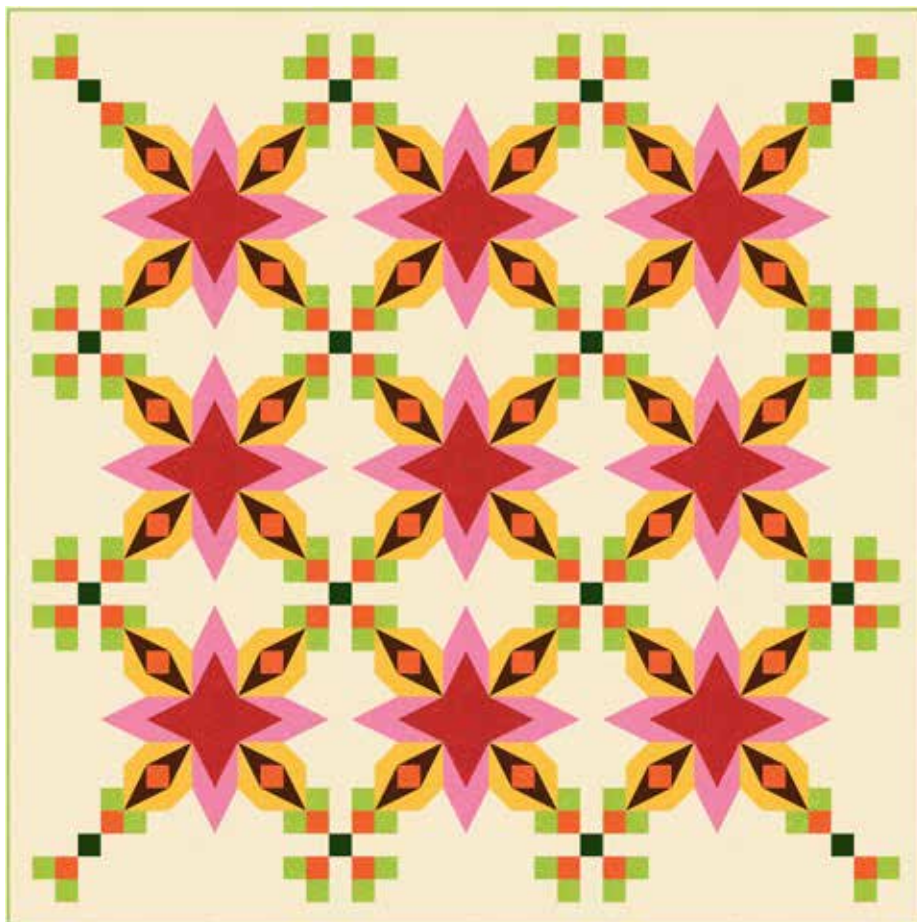

CACTUS FLOWER

Finished Quilt: 80" x 80"

Quilt design by Bear Hug Quiltworks, featuring 24/7: Speckles.

Blossoming cactus flower to bring fresh colors to life.

S4811 5-Red

S4811 6-Brown

S4811 13-Orange

S4811 31-Emerald

S4811 153a-Tea Rose

S4822 178-Leaf

S4811 471-Buttercup

S4811 531-Papyrus

FABRICS	1 KIT	8 KITS
S4811 5-Red	1 1/8 Yards	1 Bolt
S4811 6-Brown	1 3/4 Yards	1 Bolt
S4811 13-Orange	1 1/4 Yards	1 Bolt
S4811 31-Emerald	1/2 Yard	1 Bolt
S4811 153-Tea Rose	1 1/2 Yards	1 Bolt
S4811 178-Leaf	1 3/8 Yards*	1 Bolt
S4811 471-Buttercup	1 3/4 Yards	1 Bolt
S4811 531-Papyrus	4 1/4 Yards	3 Bolts