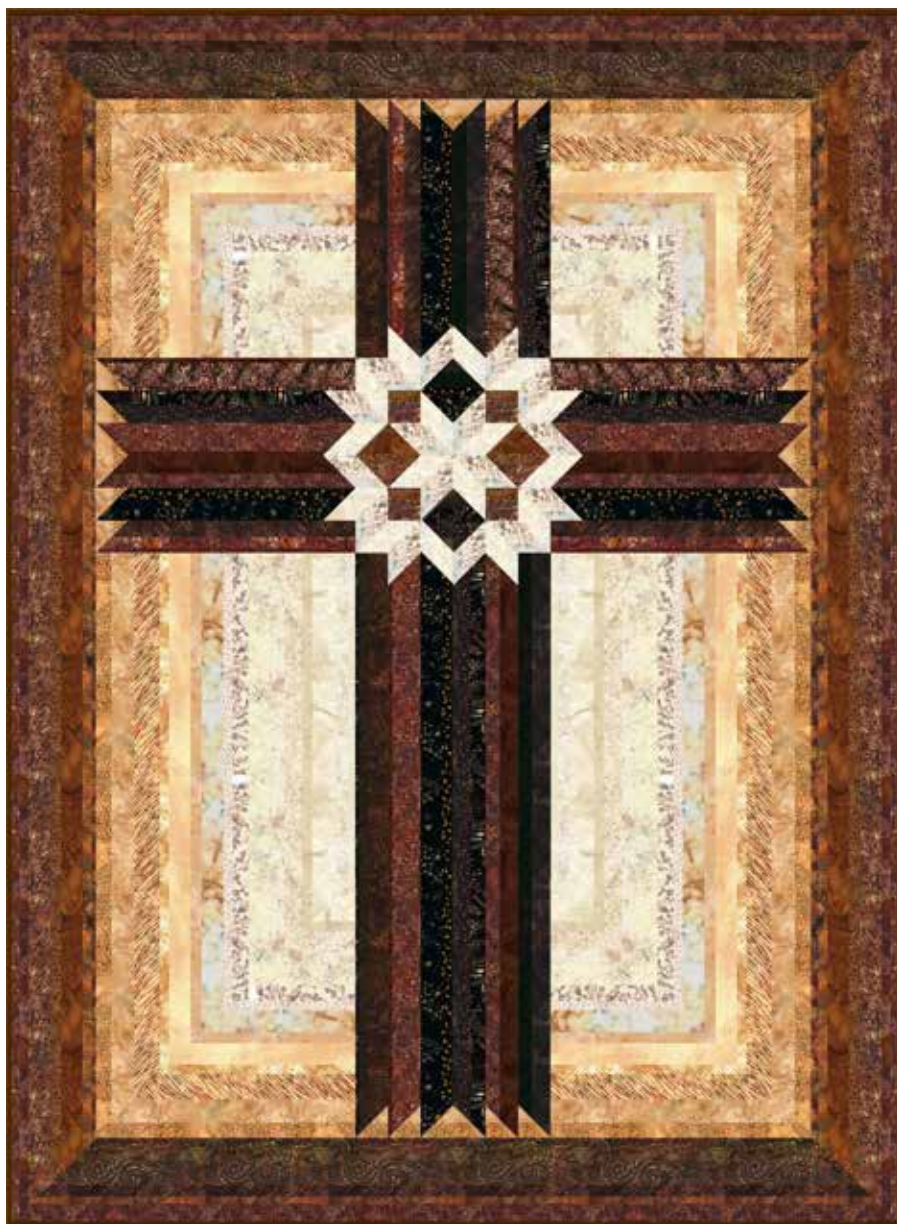

CARPENTER'S STAR CROSS

Finished Quilt: 41" x 56"

Quilt design by QuiltFOX Design, featuring Hoffman Waves 2, a Hoffman Spectrum Digital print collection.

As beautiful as a hand-crafted wood cross, let this quilt shine!

T4886 53-Coffee

885 372-Saddle

FABRICS	1 KIT	12 KITS
T4886 53-Coffee	4 Yards	4 Bolts
885 372-Saddle	1/2 Yard*	1 Bolt

* binding

PURCHASE PATTERN
QuiltFOX-Design.com