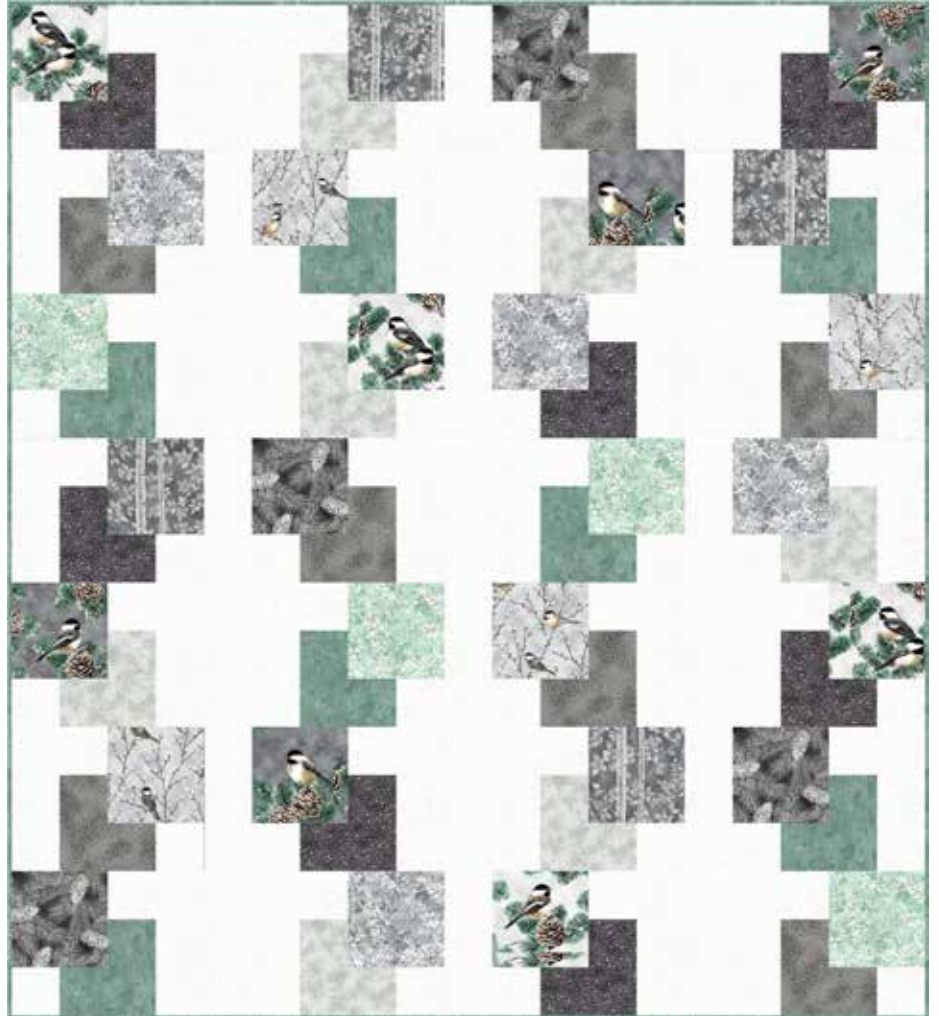

BEGINNER | 1 DAY CLASS

CASCADE

Finished Quilt: 57" x 63"

Quilt design by Bear Hug Quiltworks, featuring First Snowfall.

Let the first frost of the season trickle in with these chickadee friends.

G8555 3S-White Silver

L7360 76S-Pewter Silver

L7360 307S-Snow Silver

P7618 48S-Gray Silver

R7690 436S-Eucalyptus Silver

S7712 76S-Pewter Silver

S7712 307S-Snow Silver

S7713 674S-Light Gray Silver

S7714 76S-Pewter Slvr.

S7716 74S-Mint Silver

S7715 669S-Noir Slvr.

S7716 76S-Pewter Slvr.

PURCHASE PATTERN

BearHugQuiltworks.com

FABRICS	1 KIT	12 KITS	FABRICS	1 KIT	12 KITS
G8555 3S-White Silver	2 1/4 Yds.	2 Bolts	S7712 307S-Snow Silver	1/4 Yard	1 Bolt
L7360 76S-Pewter Silver	1/4 Yard	1 Bolt	S7713 674S-Light Gray Silver	1/4 Yard	1 Bolt
L7360 307S-Snow Silver	1/4 Yard	1 Bolt	S7714 76S-Pewter Silver	1/4 Yard	1 Bolt
P7618 48S-Gray Silver	1/4 Yard	1 Bolt	S7715 669S-Noir Silver	1/4 Yard	1 Bolt
R7690 436S-Eucalyptus Silver	3/4 Yard*	1 Bolt	S7716 74S-Mint Silver	1/4 Yard	1 Bolt
S7712 76S-Pewter Silver	1/4 Yard	1 Bolt	S7716 76S-Pewter Silver	1/4 Yard	1 Bolt