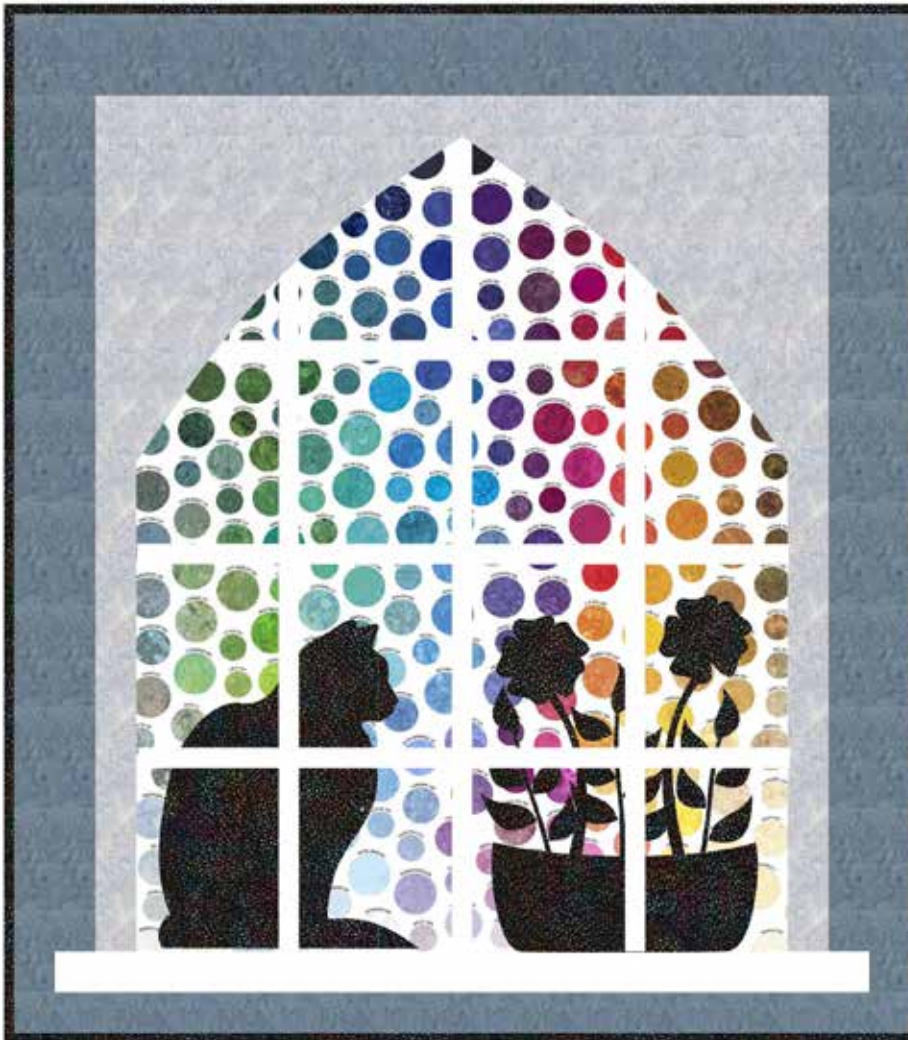

# CAT IN THE WINDOW

Finished Quilt: 44" x 50"

Quilt design by The Gourmet Quilter featuring, 1895 Watercolors Color Card, a Hoffman Spectrum Digital Print collection.

This cat must be enjoying her time designing with her favorite 1895 colors in her sewing studio!

1895D2 633-Prism

100 618-Zinc

885 615-Flair

1895 113-Frost

1895 513-Volcano

FABRICS	1 KIT	12 KITS
1895D2 633-Prism	1 Panel	1 Bolt
100 618-Zinc	3/8 Yard	1 Bolt
885 615-Flair	1 Yard*	1 Bolt
1895 113-Frost	1 Yard*	1 Bolt
1895 513-Volcano	3/4 Yard	1 Bolt