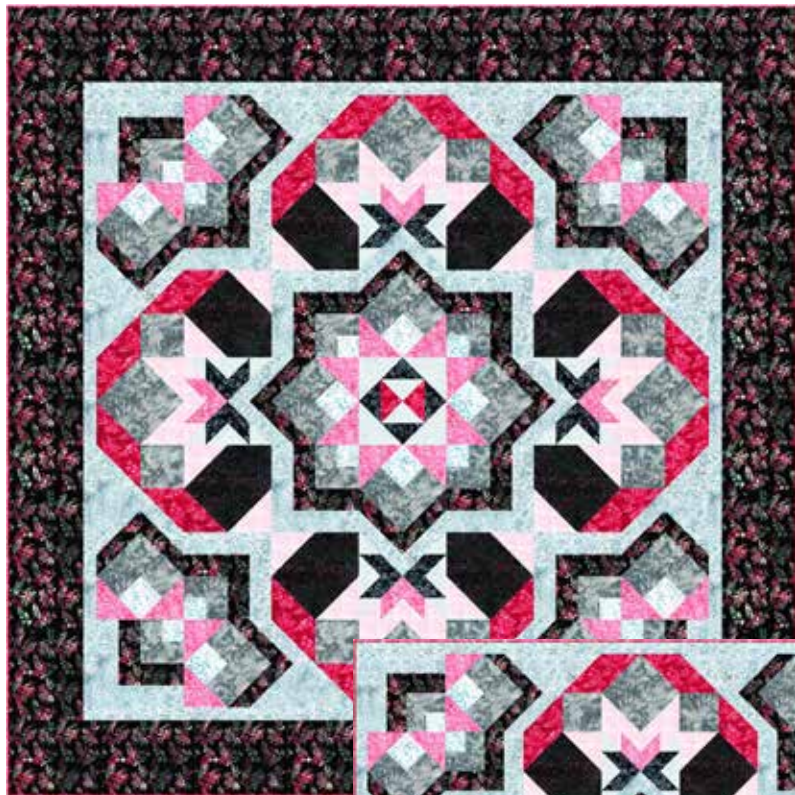

INTERMEDIATE | 1 DAY CLASS

CELEBRATION BOM

Finished Quilt: 90" x 90"
or 73" x 73" without wide border.

Quilt design by Quilt Moments, featuring Hoffman Bali Batiks and Watercolors.

Stunning star quilt comprised of 8 different blocks. Individual block requirements are detailed in the directions making this a perfect BOM.

90" x 90"

73" x 73"

T2395 585-Galaxy

T2395 706-Bougainvillea

T2397 176-Ice

T2397 482-Cotton Candy

T2397 541-Peace

T2406 440-Liquorice

885 441-Winter Cherry

1384 584-Granite

1895 307-Snow

1895 493-Pink Lemonade

PLACEMENT	FABRICS	1 KIT	12 KITS
G	T2395 585-Galaxy	3 7/8 Yards**	4 Bolts
B*	T2395 706-Bougainvillea	1 5/8 Yards*	2 Bolts
H	T2397 176-Ice	2 Yards	2 Bolts
D	T2397 482-Cotton Candy	5/8 Yard	1 Bolt
E	T2397 541-Peace	3/8 Yard	1 Bolt
C	T2406 440-Liquorice	3/8 Yard	1 Bolt
J	885 441-Winter Cherry	3/4 Yard	1 Bolt
F	1384 584-Granite	1 1/4 Yards	1 Bolt
A	1895 307-Snow	3/8 Yard	1 Bolt
I	1895 493-Pink Lemonade	5/8 Yard	1 Bolt

Quilt design by Quilt Moments, featuring Hoffman Bali Batiks and Watercolors.

Stunning star quilt comprised of 8 different blocks.
Individual block requirements are detailed in the directions making this a perfect BOM.