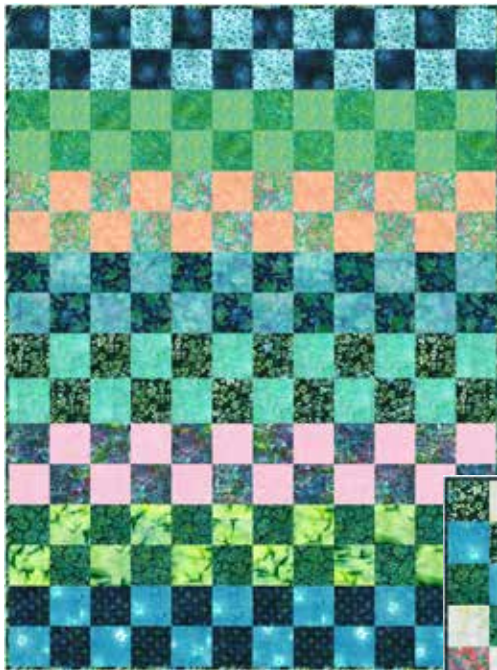

CHARISMATIC, CIDERMILL, & FARMYARD FUN

CONFIDENT BEGINNER | 1 DAY CLASS

Villa Rosa Designs

Charismatic:
54" x 72"

Farmyard Fun:
60" x 75"

Cidermill:
54" x 72"

Finished Charismatic Quilt:
54" x 72"

Finished Cidermill Quilt:
54" x 72"

Finished Farmyard Fun Quilt:
60" x 75"

Quilt designs by Villa Rosa Designs, featuring Hoffman Bali Batiks, the Deep Blue Sea collection. Waves of color swim across the quilts, bringing with them peaceful moments. The FQ friendly projects are perfect for beginners or more advanced quilters with easy piecing and a clean modern look.