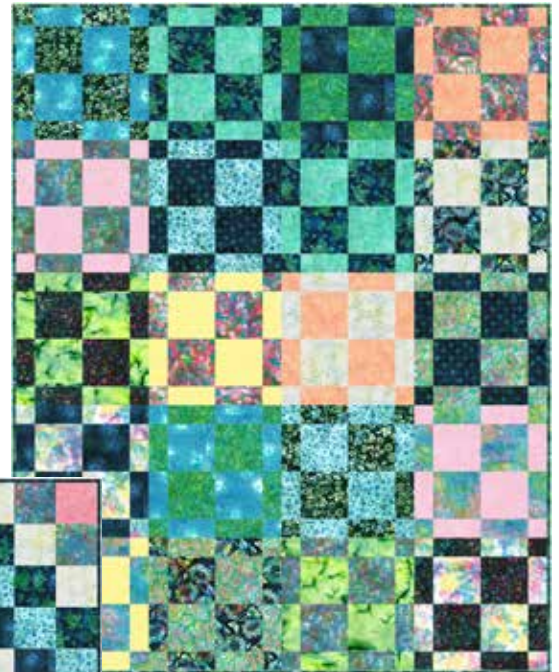

CHARISMATIC, CIDERMILL, & FARMYARD FUN

CONFIDENT BEGINNER | 1 DAY CLASS

Villa Rosa Designs

Charismatic:
54" x 72"

Farmyard Fun:
60" x 75"

Cidermill:
54" x 72"

Finished Charismatic Quilt:
54" x 72"

Finished Cidermill Quilt:
54" x 72"

Finished Farmyard Fun Quilt:
60" x 75"

Quilt designs by Villa Rosa Designs, featuring Hoffman Bali Batiks, the Deep Blue Sea collection. Waves of color swim across the quilts, bringing with them peaceful moments. The FQ friendly projects are perfect for beginners or more advanced quilters with easy piecing and a clean modern look.