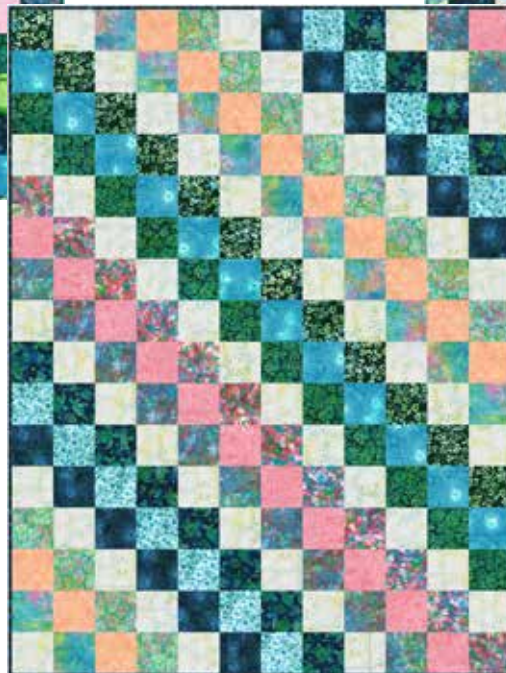

CHARISMATIC, CIDERMILL, & FARMYARD FUN

CONFIDENT BEGINNER | 1 DAY CLASS

Villa Rosa Designs

Charismatic:
54" x 72"

Farmyard Fun:
60" x 75"

Cidermill:
54" x 72"

Finished Charismatic Quilt:
54" x 72"

Finished Cidermill Quilt:
54" x 72"

Finished Farmyard Fun Quilt:
60" x 75"

Quilt designs by Villa Rosa Designs, featuring Hoffman Bali Batiks, the Deep Blue Sea collection. Waves of color swim across the quilts, bringing with them peaceful moments. The FQ friendly projects are perfect for beginners or more advanced quilters with easy piecing and a clean modern look.