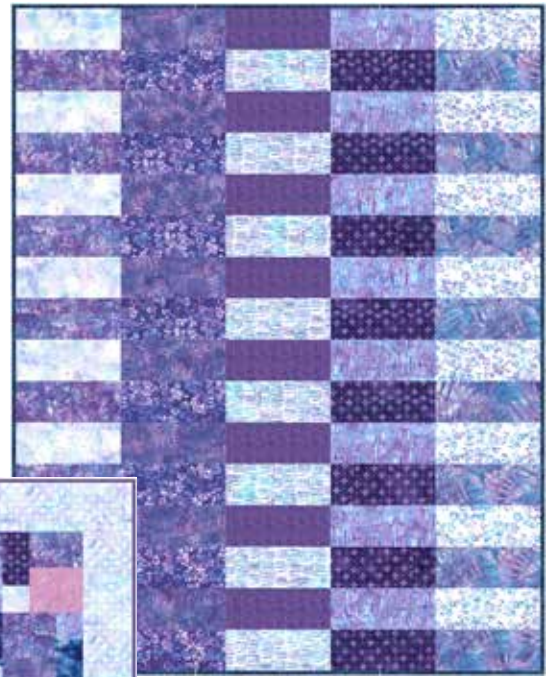

# CHIANTI, COOL WATER, & GENEVA

CONFIDENT BEGINNER | 1 DAY CLASS

Villa Rosa Designs

Chianti:  
54" x 72"

Geneva:  
48" x 60"

Cool Water:  
56" x 74"

Finished Chianti Quilt:  
54" x 72"

Finished Cool Water Quilt:  
56" x 74"

Finished Geneva Quilt:  
48" x 60"

Quilt designs by Villa Rosa Designs, featuring Hoffman Bali Batiks, the Softness of Spring collection. Misty Spring morning colors come together in these delightful quilts. Perfect blends of fabric make these charming Fat Quarter and Beginner Friendly quilts shine!

Purchase these patterns through [VillaRosaDesigns.com](http://VillaRosaDesigns.com)

<b>FABRICS</b>	<b>CHIANTI</b> 1 kit	<b>CHIANTI</b> 22 kits	<b>COOL WATER</b> 1 kit	<b>COOL WATER</b> 9 kits	<b>GENEVA</b> 1 kit	<b>GENEVA</b> 28 kits
 839 40-Iris	1 FQ	1 Bolt	1 FQ	1 Bolt	-	-
 884 477-Shaved Ice	1 FQ	1 Bolt	1 FQ	1 Bolt	1 FQ	1 Bolt
 885 162-Jewel	-	-	-	-	1/2 Yard*	1 Bolt
 885 229-Wisteria	1 FQ	1 Bolt	1 FQ	1 Bolt	-	-
 1895 333-Peony	1 FQ	1 Bolt	5/8 Yard*	1 Bolt	1 FQ	1 Bolt
 1895 352-Lilly	1 FQ	1 Bolt	1 FQ	1 Bolt	-	-
 1895 565-Savannah	1 FQ	1 Bolt	-	-	-	-
 1895 707-Powder Blue	1 FQ	1 Bolt	-	-	-	-
 R2284 358-Vegas	5/8 Yard*	1 Bolt	-	-	-	-
 U2465 352-Lilly	1 FQ	1 Bolt	1 FQ	1 Bolt	1 FQ	1 Bolt
 U2465 579-Augusta	1 FQ	1 Bolt	1 FQ	1 Bolt	1 FQ	1 Bolt
 U2467 565-Savannah	1 FQ	1 Bolt	1 FQ	1 Bolt	1 FQ	1 Bolt
 U2467 579-Augusta	1 FQ	1 Bolt	1 FQ	1 Bolt	1 FQ	1 Bolt
 U2468 235-Agate	1 FQ	1 Bolt	1 FQ	1 Bolt	1 FQ	1 Bolt
 U2468 512-Paradise	1 FQ	1 Bolt	1 1/2 Yard	1 Bolt	-	-
 U2474 512-Paradise	1 FQ	1 Bolt	1 FQ	1 Bolt	1 FQ	1 Bolt
 U2481 333-Peony	1 FQ	1 Bolt	1 FQ	1 Bolt	1 FQ	1 Bolt
 U2485 477-Shaved ice	1 FQ	1 Bolt	1 FQ	1 Bolt	1 FQ	1 Bolt