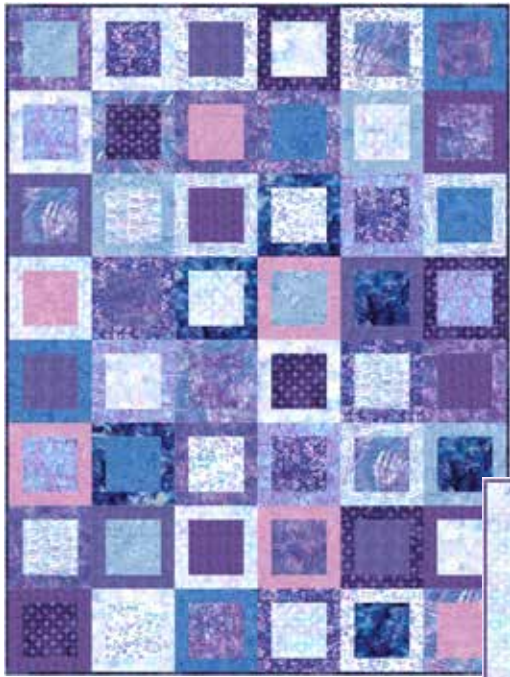

# CHIANTI, COOL WATER, & GENEVA

CONFIDENT BEGINNER | 1 DAY CLASS

Villa Rosa Designs

Chianti:  
54" x 72"

Geneva:  
48" x 60"

Cool Water:  
56" x 74"

Finished Chianti Quilt:  
54" x 72"

Finished Cool Water Quilt:  
56" x 74"

Finished Geneva Quilt:  
48" x 60"

Quilt designs by Villa Rosa Designs, featuring Hoffman Bali Batiks, the Softness of Spring collection. Misty Spring morning colors come together in these delightful quilts. Perfect blends of fabric make these charming Fat Quarter and Beginner Friendly quilts shine!

Purchase these patterns through [VillaRosaDesigns.com](http://VillaRosaDesigns.com)

<b>FABRICS</b>	<b>CHIANTI</b> 1 kit	<b>CHIANTI</b> 22 kits	<b>COOL WATER</b> 1 kit	<b>COOL WATER</b> 9 kits	<b>GENEVA</b> 1 kit	<b>GENEVA</b> 28 kits
 839 40-Iris	1 FQ	1 Bolt	1 FQ	1 Bolt	-	-
 884 477-Shaved Ice	1 FQ	1 Bolt	1 FQ	1 Bolt	1 FQ	1 Bolt
 885 162-Jewel	-	-	-	-	1/2 Yard*	1 Bolt
 885 229-Wisteria	1 FQ	1 Bolt	1 FQ	1 Bolt	-	-
 1895 333-Peony	1 FQ	1 Bolt	5/8 Yard*	1 Bolt	1 FQ	1 Bolt
 1895 352-Lilly	1 FQ	1 Bolt	1 FQ	1 Bolt	-	-
 1895 565-Savannah	1 FQ	1 Bolt	-	-	-	-
 1895 707-Powder Blue	1 FQ	1 Bolt	-	-	-	-
 R2284 358-Vegas	5/8 Yard*	1 Bolt	-	-	-	-
 U2465 352-Lilly	1 FQ	1 Bolt	1 FQ	1 Bolt	1 FQ	1 Bolt
 U2465 579-Augusta	1 FQ	1 Bolt	1 FQ	1 Bolt	1 FQ	1 Bolt
 U2467 565-Savannah	1 FQ	1 Bolt	1 FQ	1 Bolt	1 FQ	1 Bolt
 U2467 579-Augusta	1 FQ	1 Bolt	1 FQ	1 Bolt	1 FQ	1 Bolt
 U2468 235-Agate	1 FQ	1 Bolt	1 FQ	1 Bolt	1 FQ	1 Bolt
 U2468 512-Paradise	1 FQ	1 Bolt	1 1/2 Yard	1 Bolt	-	-
 U2474 512-Paradise	1 FQ	1 Bolt	1 FQ	1 Bolt	1 FQ	1 Bolt
 U2481 333-Peony	1 FQ	1 Bolt	1 FQ	1 Bolt	1 FQ	1 Bolt
 U2485 477-Shaved ice	1 FQ	1 Bolt	1 FQ	1 Bolt	1 FQ	1 Bolt