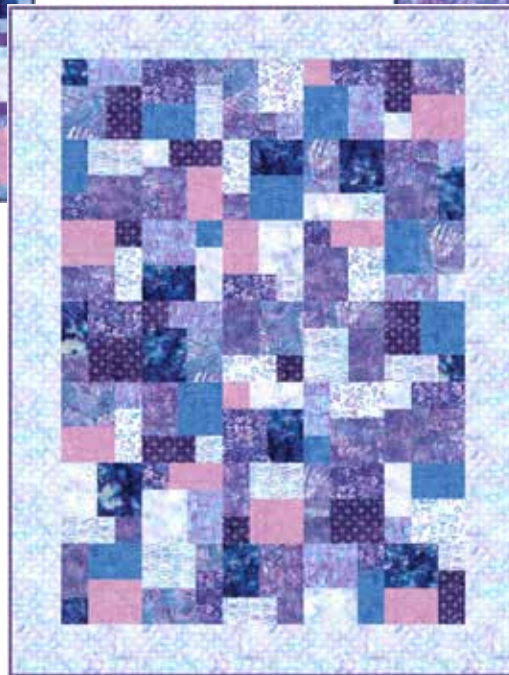

# CHIANTI, COOL WATER, & GENEVA

CONFIDENT BEGINNER | 1 DAY CLASS

Villa Rosa Designs

Chianti:  
54" x 72"

Geneva:  
48" x 60"

Cool Water:  
56" x 74"

Finished Chianti Quilt:  
54" x 72"

Finished Cool Water Quilt:  
56" x 74"

Finished Geneva Quilt:  
48" x 60"

Quilt designs by Villa Rosa Designs, featuring Hoffman Bali Batiks, the Softness of Spring collection. Misty Spring morning colors come together in these delightful quilts. Perfect blends of fabric make these charming Fat Quarter and Beginner Friendly quilts shine!

Purchase these patterns through [VillaRosaDesigns.com](http://VillaRosaDesigns.com)

<b>FABRICS</b>	<b>CHIANTI</b> 1 kit	<b>CHIANTI</b> 22 kits	<b>COOL WATER</b> 1 kit	<b>COOL WATER</b> 9 kits	<b>GENEVA</b> 1 kit	<b>GENEVA</b> 28 kits
 839 40-Iris	1 FQ	1 Bolt	1 FQ	1 Bolt	-	-
 884 477-Shaved Ice	1 FQ	1 Bolt	1 FQ	1 Bolt	1 FQ	1 Bolt
 885 162-Jewel	-	-	-	-	1/2 Yard*	1 Bolt
 885 229-Wisteria	1 FQ	1 Bolt	1 FQ	1 Bolt	-	-
 1895 333-Peony	1 FQ	1 Bolt	5/8 Yard*	1 Bolt	1 FQ	1 Bolt
 1895 352-Lilly	1 FQ	1 Bolt	1 FQ	1 Bolt	-	-
 1895 565-Savannah	1 FQ	1 Bolt	-	-	-	-
 1895 707-Powder Blue	1 FQ	1 Bolt	-	-	-	-
 R2284 358-Vegas	5/8 Yard*	1 Bolt	-	-	-	-
 U2465 352-Lilly	1 FQ	1 Bolt	1 FQ	1 Bolt	1 FQ	1 Bolt
 U2465 579-Augusta	1 FQ	1 Bolt	1 FQ	1 Bolt	1 FQ	1 Bolt
 U2467 565-Savannah	1 FQ	1 Bolt	1 FQ	1 Bolt	1 FQ	1 Bolt
 U2467 579-Augusta	1 FQ	1 Bolt	1 FQ	1 Bolt	1 FQ	1 Bolt
 U2468 235-Agate	1 FQ	1 Bolt	1 FQ	1 Bolt	1 FQ	1 Bolt
 U2468 512-Paradise	1 FQ	1 Bolt	1 1/2 Yard	1 Bolt	-	-
 U2474 512-Paradise	1 FQ	1 Bolt	1 FQ	1 Bolt	1 FQ	1 Bolt
 U2481 333-Peony	1 FQ	1 Bolt	1 FQ	1 Bolt	1 FQ	1 Bolt
 U2485 477-Shaved ice	1 FQ	1 Bolt	1 FQ	1 Bolt	1 FQ	1 Bolt