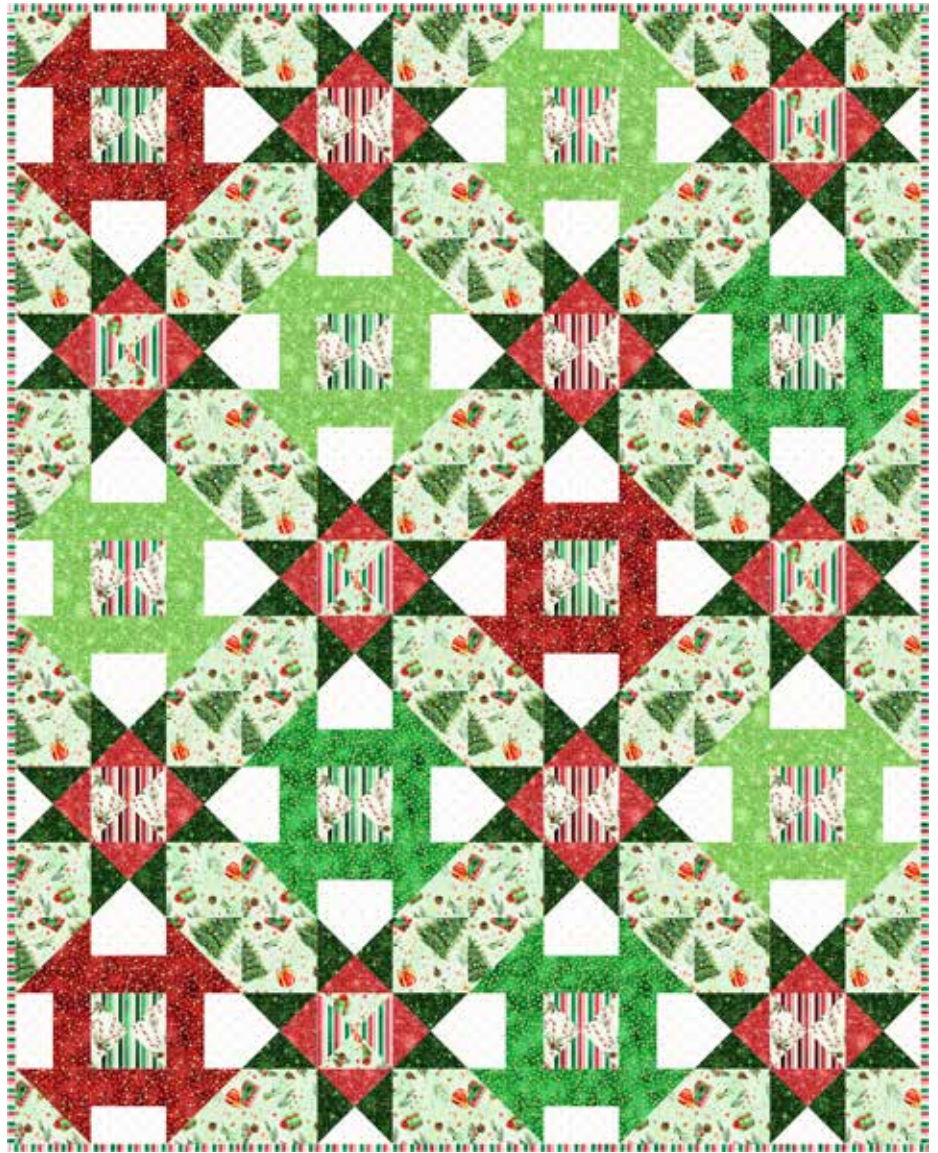

ADVANCED BEGINNER | 1 DAY CLASS

CHURNING HOUR

Finished Quilt: 60" x 75"

Quilt design by Charisma Horton, featuring Holiday Sweets.

Cozy up with this sweet quilt after your holiday baking is done!

T4878 307-Snow

U4993 74G-Mint Gold

U4994 74G-Mint Gold

U4995 189G-Christmas Green Gold

U4995 210G-Christmas Red Gold

U4995 445G-Spearmint Gold

U4996 189G-Christmas Green Gold

U4996 210G-Christmas Red Gold

U4996 75G-Peppermint Gold

U4997 189G-Christmas Green Gold

U4997 210G-Christmas Red Gold

PURCHASE PATTERN
CharismaCorner.com

FABRICS	1 KIT	8 KITS	FABRICS	1 KIT	8 KITS
T4878 307-Snow	1 Yard	1 Bolt	U4996 189G-Christmas Green Gold	1/4 Yard	1 Bolt
U4993 74G-Mint Gold	1/2 Yard	1 Bolt	U4996 210G-Christmas Red Gold	1/4 Yard	1 Bolt
U4994 74G-Mint Gold	1 3/4 Yds.	1 Bolt	U4996 75G-Peppermint Gold	1 Yard*	1 Bolt
U4995 189G-Christmas Green Gold	7/8 Yard	1 Bolt	U4997 189G-Christmas Green Gold	1/2 Yard	1 Bolt
U4995 210G-Christmas Red Gold	1/2 Yard	1 Bolt	U4997 210G-Christmas Red Gold	1/2 Yard	1 Bolt
U4995 445G-Spearmint Gold	2/3 Yard	1 Bolt			