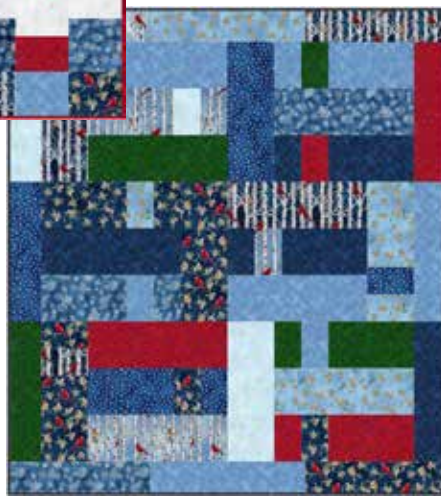

BEGINNER | 1 DAY CLASS

CLOUD NINE & EGG ROLLS

Finished Cloud Nine Quilt: 54" x 70"
 Finished Egg Rolls Quilt: 56" x 62"

Quilt designs by Villa Rosa Designs, featuring Whispering Woods.

Holiday patchworks... these wintery fabrics sparkle with silver.

Cloud Nine (CN): 54" x 70"

Egg Rolls (ER): 56" x 62"

CN

ER

V7164 7S-Blue Silver

G8555 19S-Navy Silver

R7690 176S-Ice Silver

V7160 7S-Blue Silver

V7160 19S-Navy Silver

V7161 19S-Navy Silver

V7162 7S-Blue Silver

V7162 19S-Navy Silver*

V7163 7S-Blue Silver

V7163 19S-Navy Silver

V7165 19S-Navy Silver

V7163 44S-Forest Silver

V7163 292S-Cardinal Silver

V7164 19S-Navy Silver

V7165 230S-Sapphire Silver

FABRICS	CN 1 kit	CN 15 kits	ER 1 kit	ER 28 kits
G8555 19S-Navy Silver	—	—	1/2 Yard*	1 Bolt
R7690 176S-Ice Silver	1 Yard	1 Bolt	1 FQ	1 Bolt
V7160 7S-Blue Silver	1 FQ	1 Bolt	1 FQ	1 Bolt
V7160 19S-Navy Silver	1 FQ	1 Bolt	1 FQ	1 Bolt
V7161 19S-Navy Silver	1 FQ	1 Bolt	1 FQ	1 Bolt
V7162 7S-Blue Silver	1 FQ	1 Bolt	1 FQ	1 Bolt
V7162 19S-Navy Silver	1 FQ	1 Bolt	1 FQ	1 Bolt
V7163 7S-Blue Silver	1 FQ	1 Bolt	1 FQ	1 Bolt
V7163 19S-Navy Silver	1 FQ	1 Bolt	1 FQ	1 Bolt
V7163 44S-Forest Silver	—	—	1 FQ	1 Bolt
V7163 292S-Cardinal Silver	1 FQ + 5/8 Yd*	1 Bolt	1 FQ	1 Bolt
V7164 7S-Blue Silver	1 FQ	1 Bolt	—	—
V7164 19S-Navy Silver	1 FQ	1 Bolt	1 FQ	1 Bolt
V7165 19S-Navy Silver	1 FQ	1 Bolt	—	—
V7165 230S-Sapphire Silver	1 FQ	1 Bolt	1 FQ	1 Bolt