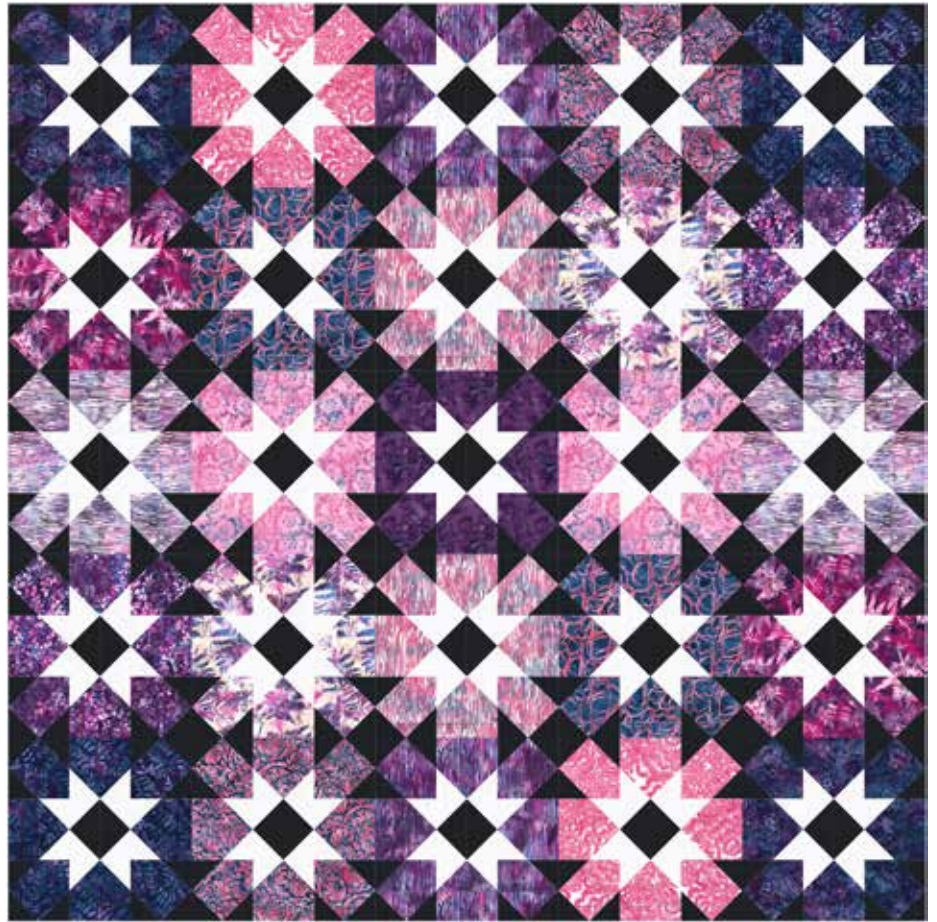

INTERMEDIATE | 1 DAY CLASS

COLOR BURST

Finished Quilt 60" x 60"

Quilt design by Powered By Quilting, featuring Hoffman Bali Batiks, the Candy Land collection.

Contrast always does the trick! A sophisticated and opulent beauty!!

100 618-Zinc

885 437-Pansy

1895 701-Deep Amethyst

V2510 519-Hibiscus

V2511 264-Flamingo

V2514 263-Shrimp

V2515 382-Grape Juice

V2516 117-Heather

V2516 263-Shrimp

V2516 437-Pansy

V2518 438-Crocus

V2517 264-Flamingo

V2519 437-Pansy

V2518 117-Heather

V2520 382-Grape Juice

PURCHASE PATTERN