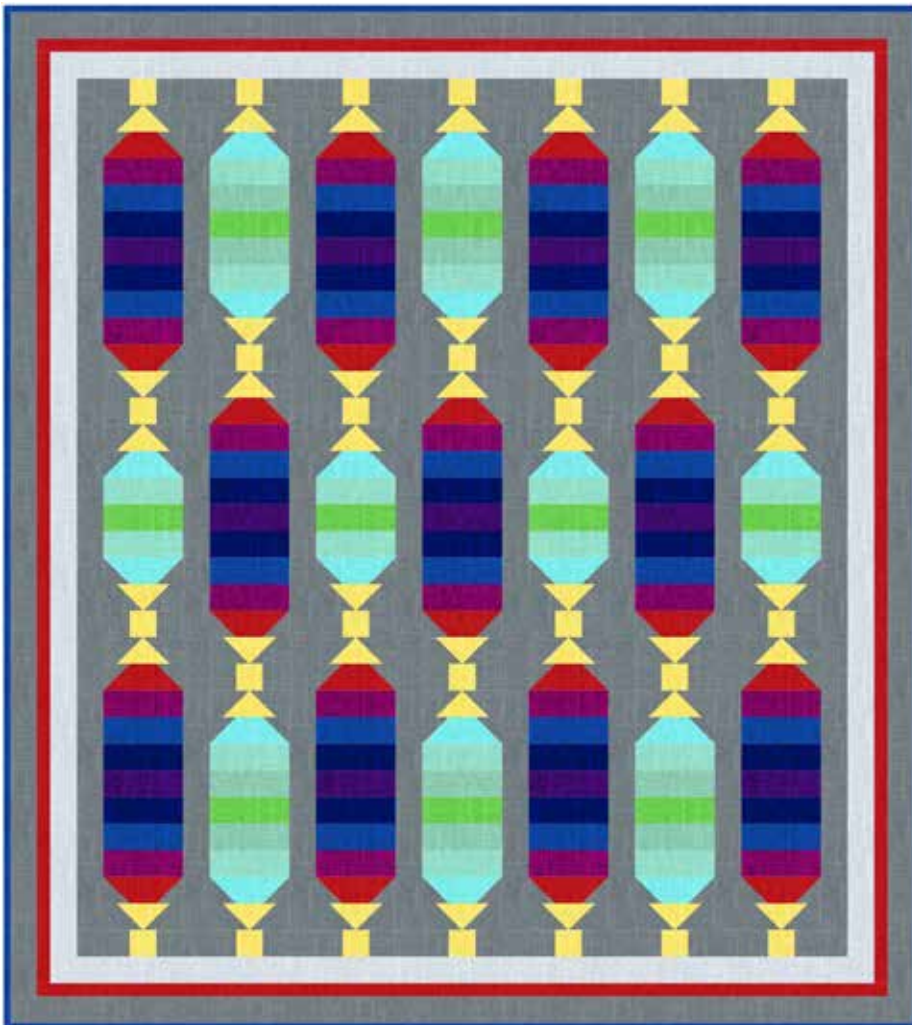

CONFIDENT BEGINNER | 1 DAY CLASS

COLORFUL CASCADES

Finished Quilt: 68" x 76"

Quilt design by the Gourmet Quilter, featuring our 24/7 "Linen" Blender Basic.

A unique hourglass look makes this quilt a fun piece to brighten up any space.

S4705 17-Cobalt

S4705 19-Navy

S4705 67-Flame

S4705 76-Pewter

S4705 79-Seafoam

S4705 190-Ice Blue

S4705 214-Aquamarine

S4705 354-Kelly

S4705 436-Eucalyptus

S4705 711-Deep Fuchsia

S4705 471-Buttercup

S4705 N45-New Grape

FABRICS	1 KIT	15 KITS	FABRICS	1 KIT	15 KITS
S4705 17-Cobalt	1 Yard*	1 Bolt	S4705 214-Aquamarine	3/8 Yard	1 Bolt
S4705 19-Navy	3/8 Yard	1 Bolt	S4705 354-Kelly	1/4 Yard	1 Bolt
S4705 67-Flame	3/4 Yard	1 Bolt	S4705 436-Eucalyptus	1/4 Yard	1 Bolt
S4705 76-Pewter	3 Yards	3 Bolts	S4705 471-Buttercup	3/4 Yard	1 Bolt
S4705 79-Seafoam	3/8 Yard	1 Bolt	S4705 711-Deep Fuchsia	3/8 Yard	1 Bolt
S4705 190-Ice Blue	5/8 Yard	1 Bolt	S4705 N45-New Grape	1/4 Yard	1 Bolt