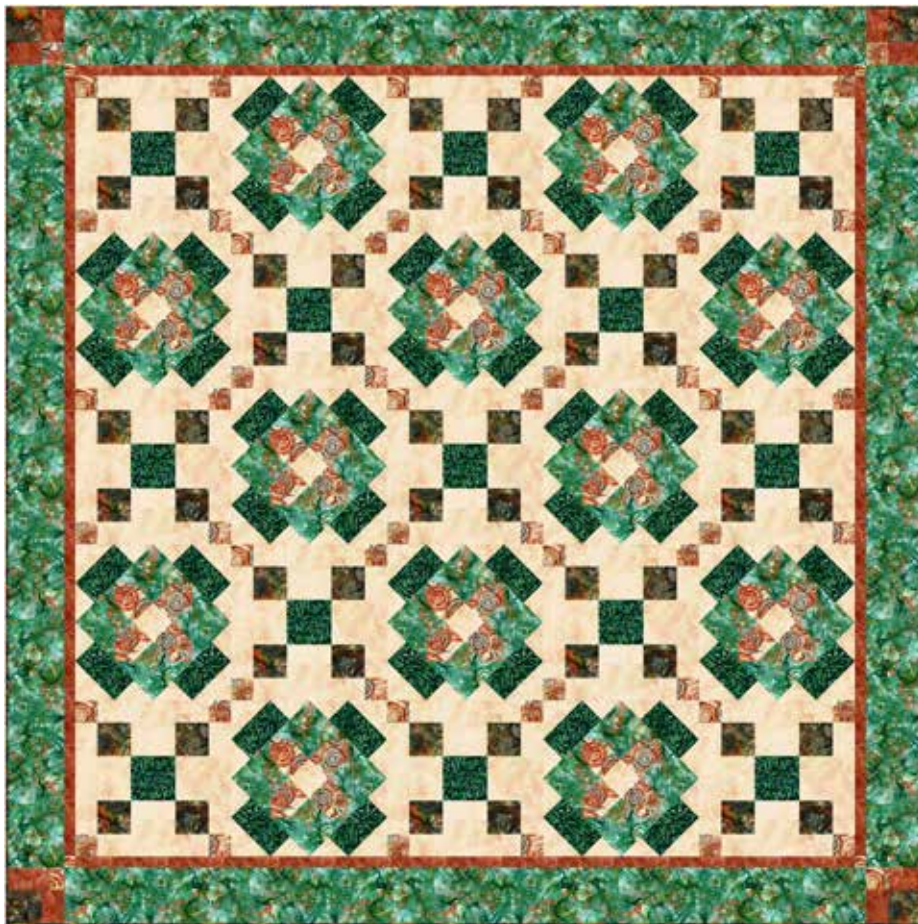

CONE

Finished Quilt: 82" x 82"

Quilt design by Bear Hug Quiltworks, featuring Hoffman Bali Batiks, the Farmhouse Fresh collection.

A traditional quilt with the twist of over-sized blocks make this a quick walk in the park.

FABRICS	1 KIT	12 KITS
T2394 66-Autumn	1 1/8 Yards*	1 Bolt
T2397 272-Mallard	1 1/8 Yards	1 Bolt
T2402 145-Spring	2 1/2 Yards	2 Bolts
T2405 572-Bourbon	1 Yard	1 Bolt
885 573-Pecan	5/8 Yard	1 Bolt

* includes binding