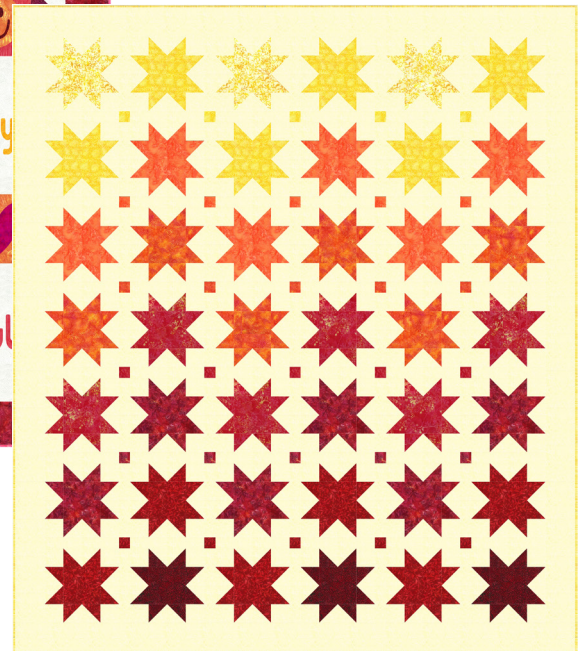

ADVANCED BEGINNER | 1 CLASS

CONTENTMENT & STAR FALL

Contentment: 62" x 74"
Star Fall: 76" x 87"

Quilt designs by Lizard Creek Quilting and Bear Hug Quiltworks, featuring Hoffman Bali Batiks, the Ruby Red collection.

Contentment is a perfect reminder of the most important things in life and Star Fall shines bright and full of cheer!

Contentment: 62" x 74"
by Lizard Creek Quilting

Star Fall: 76" x 87"
by Bear Hug Quiltworks

CONTENTMENT

STAR FALL

X2621 231-Garnet

X2622 521-Mist

X2617 593-August

R2284 403-Cherry

X2622 359-The OC

884 152-Tangerine

1895 316-Clownfish

1895 192-Pumpkin

1895 689-Cantaloupe

1895 500-Gardenia

PURCHASE PATTERNS

LizardCreekQuilting.com
BearHugQuiltworks.com

FABRICS	CONTENT 1 kit	CONTENT 12 kits	STAR FALL 1 kit	STAR FALL 12 kits
X2622 521-Mist	2 1/2 Yards	2 Bolts	—	—
X2621 231-Garnet	1 1/8 Yards	1 Bolt	3/4 Yard	1 Bolt
X2617 593-August	—	—	5/8 Yard	1 Bolt
X2622 359-The OC	—	—	3/4 Yard	1 Bolt
X2617 78-Scarlet	—	—	3/4 Yard	1 Bolt
X2618 348-Lucy	—	—	3/4 Yard	1 Bolt
R2284 124-Lemon	—	—	3/4 Yard*	1 Bolt
R2284 403-Cherry	3/8 Yard	1 Bolt	—	—
884 149-Sun	—	—	3/4 Yard	1 Bolt
884 152-Tangerine	3/8 Yard	1 Bolt	—	—
885 72-Magenta	3/8 Yard	1 Bolt	—	—
885 150-Sunflower	3/8 Yard	1 Bolt	—	—
885 568-Red Velvet	10" x 10"	1 Bolt	5/8 Yard	1 Bolt
885 H12-Hot Pink	7/8 Yard*	1 Bolt	—	—
1895 192-Pumpkin	—	—	3/4 Yard	1 Bolt
1895 316-Clownfish	3/8 Yard	1 Bolt	—	—
1895 500-Gardenia	—	—	4 3/4 Yards	4 Bolts
1895 689-Cantaloupe	3/8 Yard	1 Bolt	—	—