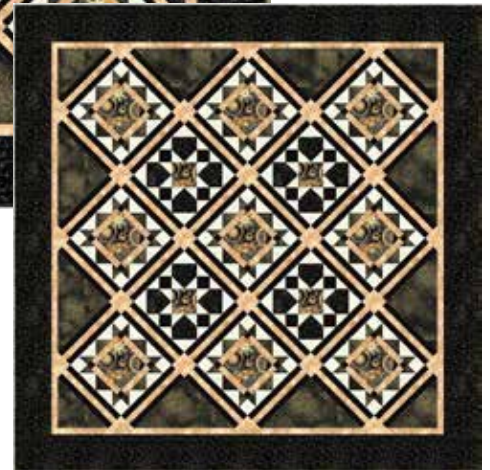

INTERMEDIATE | 1 DAY CLASS

COSMIC NITE

Finished Quilt: 78" x 78"
Finished Quilt: 67" x 84"

Quilt designs by
Windmill Quilts, featuring
Cosmic Skies.

Get away to a galaxy far,
far away with this simple,
yet striking celestial quilt.

S7736 4G-Black Gold

S7737 4G-Black Gold

S7738 4G-Black Gold

1895 134-Parchment

1895 494-Raven

G8555 3G-White Gold

PURCHASE PATTERN

WindmillQuilts.net

67" x 84"

78" x 78"

FABRICS	67" x 84 1 kit	67" x 84 7 kits	78" x 78" 1 kit	78" x 78" 10 kits
S7736 4G-Black Gold	3/8 Yard	1 Bolt	1/2 Yard	1 Bolt
S7737 4G-Black Gold	2 Yards	1 Bolt	2 1/8 Yds.	2 Bolts
S7738 4G-Black Gold	2 1/8 Yds.*	1 Bolt	2 5/8 Yds.*	2 Bolts
1895 134-Parchment	1 3/8 Yds.	1 Bolt	1 3/8 Yds.	1 Bolt
1895 494-Raven	1 1/8 Yds.	1 Bolt	1 Yard	1 Bolt
G8555 3G-White Gold	1 Yard	1 Bolt	1 Yard	1 Bolt