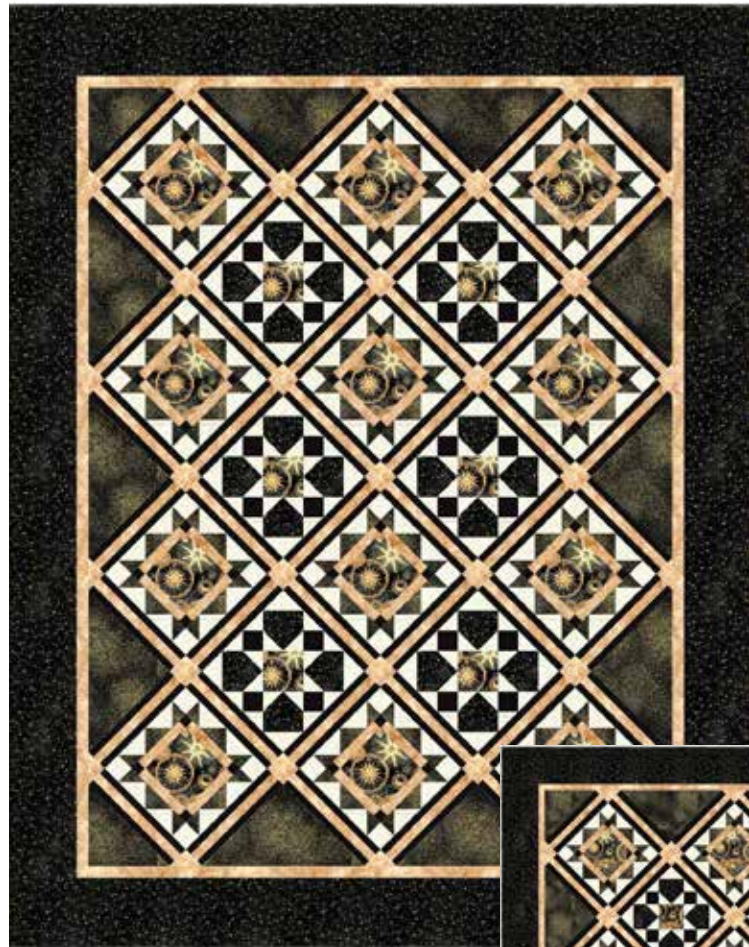

INTERMEDIATE | 1 DAY CLASS

COSMIC NITE

Finished Quilt: 78" x 78"
Finished Quilt: 67" x 84"

Quilt designs by
Windmill Quilts, featuring
Cosmic Skies.

Get away to a galaxy far,
far away with this simple,
yet striking celestial quilt.

S7736 4G-Black Gold

S7737 4G-Black Gold

S7738 4G-Black Gold

1895 134-Parchment

1895 494-Raven

G8555 3G-White Gold

PURCHASE PATTERN

WindmillQuilts.net

67" x 84"

78" x 78"

FABRICS	67" x 84 1 kit	67" x 84 7 kits	78" x 78" 1 kit	78" x 78" 10 kits
S7736 4G-Black Gold	3/8 Yard	1 Bolt	1/2 Yard	1 Bolt
S7737 4G-Black Gold	2 Yards	1 Bolt	2 1/8 Yds.	2 Bolts
S7738 4G-Black Gold	2 1/8 Yds.*	1 Bolt	2 5/8 Yds.*	2 Bolts
1895 134-Parchment	1 3/8 Yds.	1 Bolt	1 3/8 Yds.	1 Bolt
1895 494-Raven	1 1/8 Yds.	1 Bolt	1 Yard	1 Bolt
G8555 3G-White Gold	1 Yard	1 Bolt	1 Yard	1 Bolt