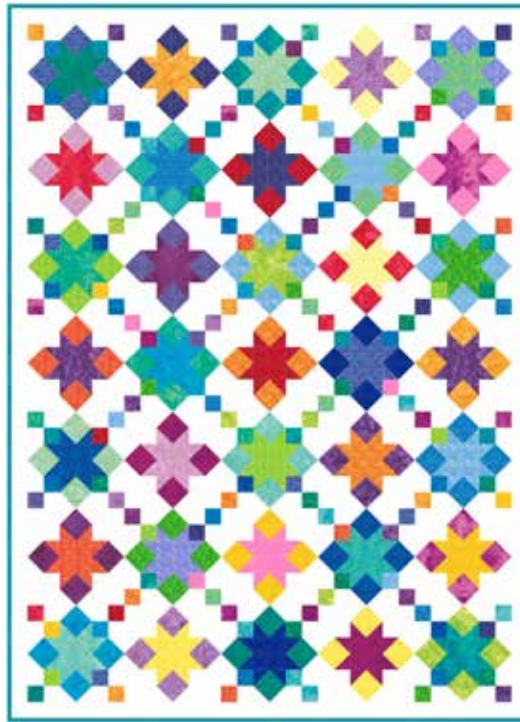

INTERMEDIATE | 1 DAY CLASS

CRACKA SPLASH

Finished Quilt: 64" x 88"

Quilt design by the Gourmet Quilter, featuring our new 1895 Bali Cracker (10" squares), Rainbow Sweets.

A splash of stars in a playful palette, this quilt will make itself at home in any household.

GQ Gourmet Quilter
...because quilting is delicious!

Zinc Colorway