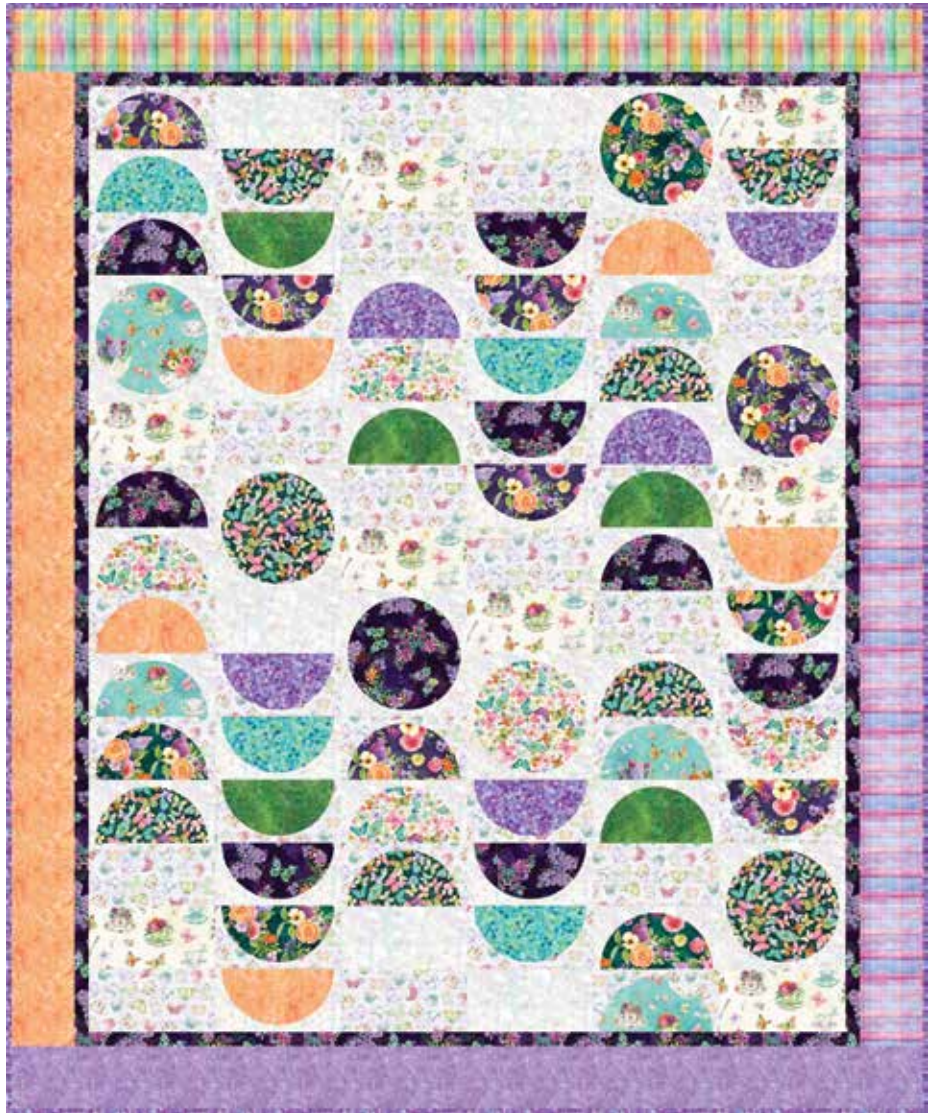

ADVANCED BEGINNER | 1 DAY CLASS

CRESCENT GARDEN

Finished Quilt: 65 1/2" x 79"

Quilt Design by Quilt Boss Design, featuring Secret Garden Tea Company, a Hoffman Spectrum Digital Print collection.

Shine a spotlight on these spectacular garden prints and showcase an easy curved piecing technique at the same time.

FABRICS	1 KIT	8 KITS	FABRICS	1 KIT	8 KITS
Y5845 20-Natural	1/3 Yard	1 Bolt	Y5850 40-Iris	1/3 Yard	1 Bolt
Y5845 41-Aqua	1/3 Yard	1 Bolt	Y5850 130-Multi	1/3 Yard	1 Bolt
Y5846 701-Deep Amethyst	1/2 Yard	1 Bolt	Y5851 41-Aqua	1/4 Yard	1 Bolt
Y5846 703-Deep Teal	1/3 Yard	1 Bolt	Y5851 91-Amethyst	1 Yard*	1 Bolt
Y5847 30-Lilac	1 5/8 Yds	1 Bolt	885 115-Grass	1/3 Yard	1 Bolt
Y5848 701-Deep Amethyst	1 Yard	1 Bolt	885 667-Light Bright	1 7/8 Yds	1 Bolt
Y5849 20-Natural	1/3 Yard	1 Bolt	1895 368-Coral Gables	2/3 Yard	1 Bolt
Y5849 157-Verde	1/2 Yard	1 Bolt	1895 564-Tupelo	1/3 Yard	1 Bolt