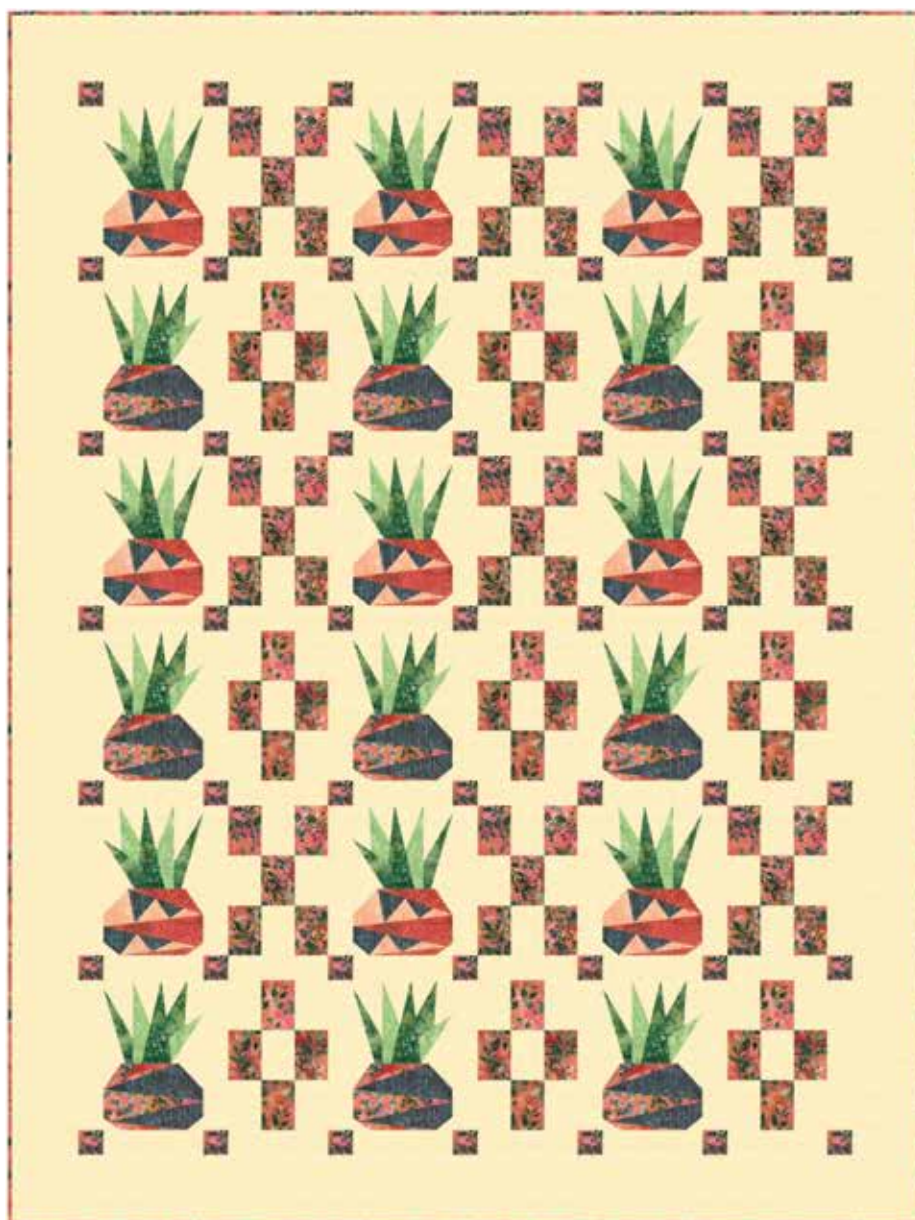

CULTIVATE

Finished Quilt: 54" x 72"

Quilt design by Lizard Creek Quilting, featuring Hoffman Bali Batiks, the Desert Beauty collection.

Cultivate is a combination of strip and paper piecing blocks. Easy enough for beginners and interesting enough for any seasoned quilter.