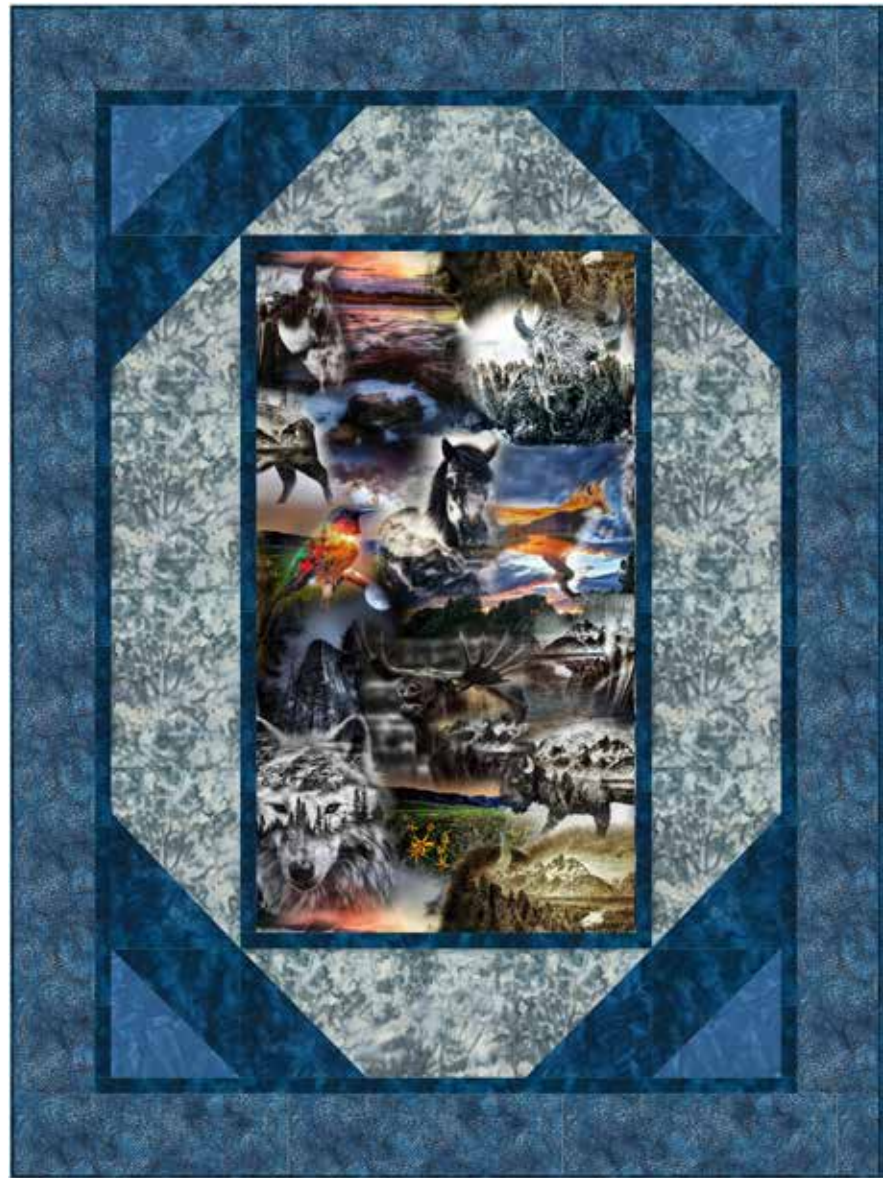

BEGINNER | 1 DAY CLASS

CUTTING CORNERS

Finished Quilt: 54" x 73"

Quilt design by Quilting Renditions, featuring Wild, a Hoffman Spectrum Digital Print collection, highlighting the photography of Travis Glasgow.

Take a peak into the wild with this stunning fabric framed perfectly.

885 68-Indigo

1384 584-Granite

1895 243-Delft

1895 442-Flax

V5290 112-Dawn

FABRICS	1 KIT	10 KITS
885 68-Indigo	1 3/8 Yards	1 Bolt
1384 584-Granite	1 3/8 Yards	1 Bolt
1895 243-Delft	2 1/4 Yards*	2 Bolts
1895 442-Flax	1/3 Yard	1 Bolt
V5290 112-Dawn	1 1/6 Yards	1 Bolt