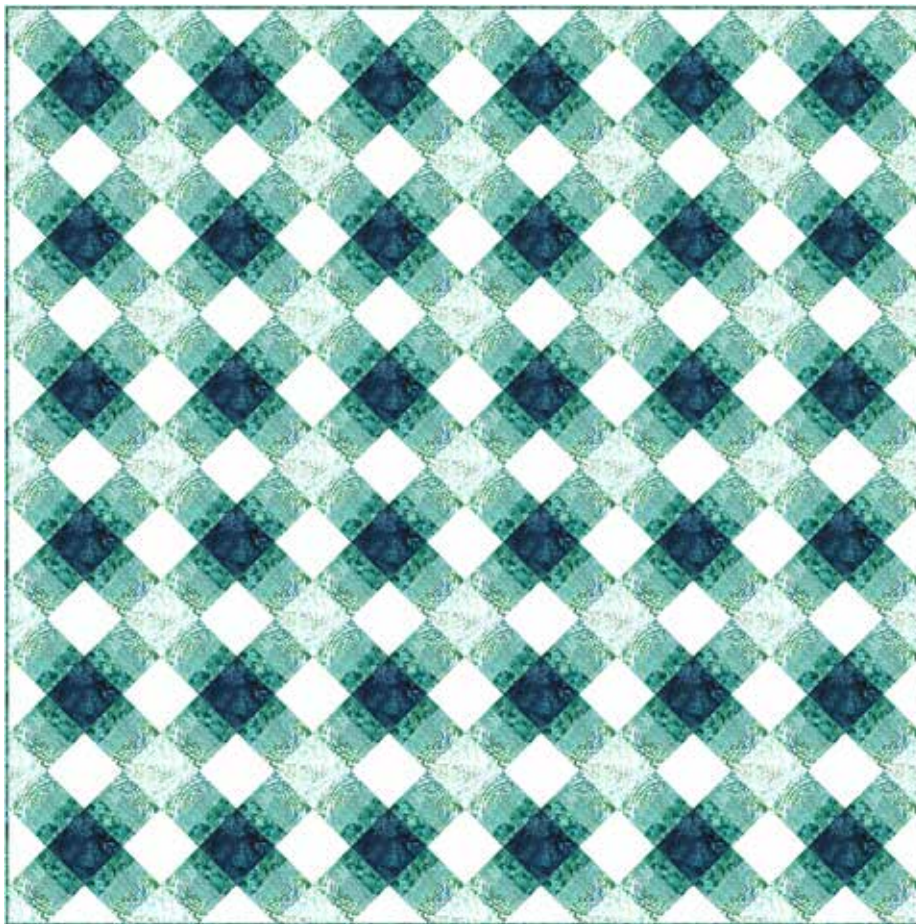

DAWSON AVENUE

Finished Quilt: 77" x 77"

Quilt design by Bear Hug Quiltworks, featuring Hoffman Bali Batiks, the Sand and Sky collection.

Use fabrics that move from light to dark to make this easy, but graphic quilt.

T2430 309-Viridian

T2432 265-Oyster

T2432 581-Bluegrass

T2434 21-Teal

T2441 371-Aruba

T2443 661-Beach Glass

FABRICS	1 KIT	8 KITS
T2430 309-Viridian	1 7/8 Yards*	1 Bolt
T2432 265-Oyster	1 3/4 Yards	1 Bolt
T2432 581-Bluegrass	1 1/8 Yards	1 Bolt
T2434 21-Teal	1 Yard	1 Bolt
T2441 371-Aruba	1 1/4 Yards	1 Bolt
T2443 661-Beach Glass	1 3/8 Yards	1 Bolt