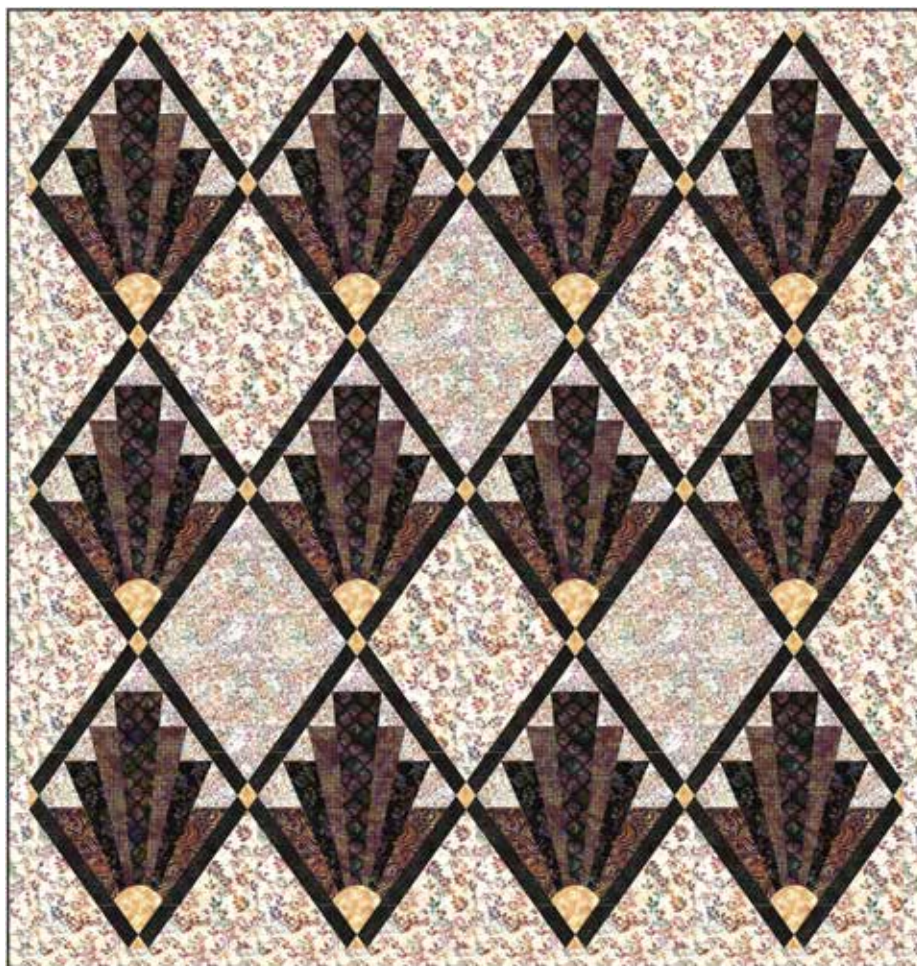

# DECO VIBE

Finished Quilt: 92" x 96"

Quilt design by Tourmaline and Thyme Quilts, featuring Hoffman Bali Batiks, the Summer Romance collection.

Large foundation pieces help this quilt come together with perfect points and beautiful symmetry.

T2431 562-Blooms

T2431 657-Spectrum

T2432 562-Blooms

T2439 657-Spectrum

T2442 657-Spectrum

T2443 585-Galaxy

T2445 585-Galaxy

885 384-Mimosa

<b>FABRICS</b>	<b>1 KIT</b>	<b>9 KITS</b>
T2431 562-Blooms	4 Yards	3 Bolts
T2431 657-Spectrum	1 5/8 Yards	1 Bolt
T2432 562-Blooms	2 3/8 Yards	2 Bolts
T2439 657-Spectrum	2 3/8 Yards*	2 Bolts
T2442 657-Spectrum	1 1/2 Yards	1 Bolt
T2443 585-Galaxy	1 5/8 Yards	1 Bolt
T2445 585-Galaxy	2 1/8 Yards	2 Bolts
885 384-Mimosa	1/2 Yard	1 Bolt