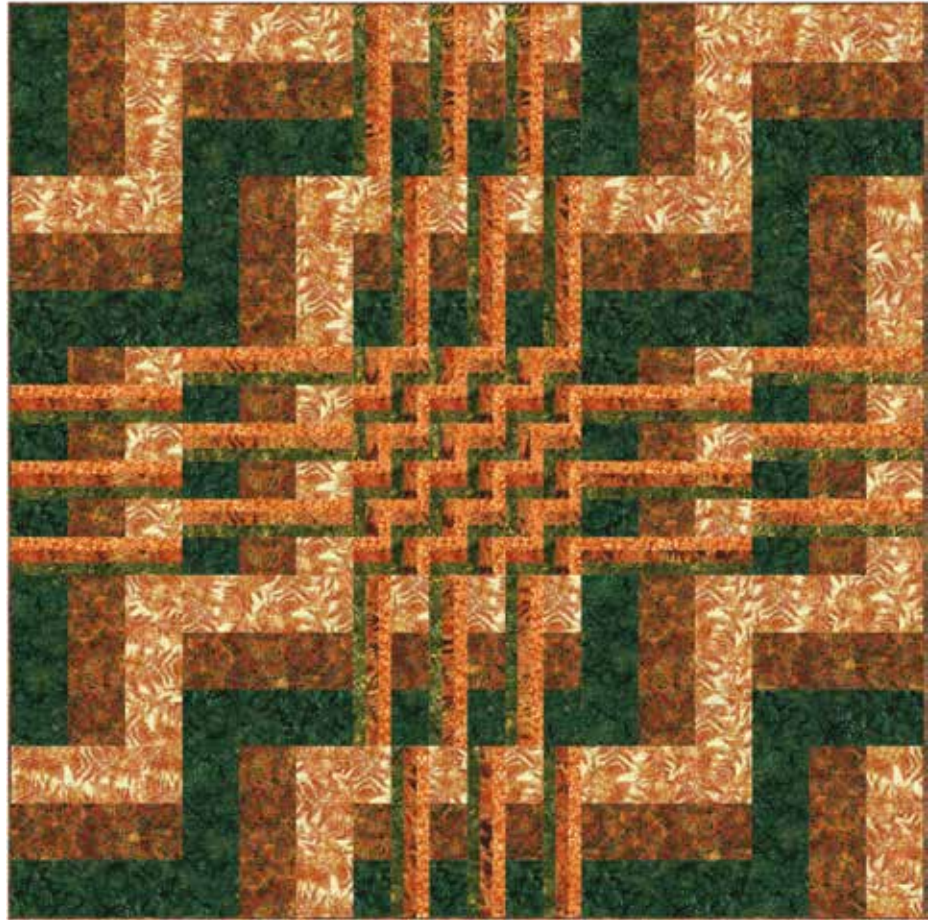

INTERMEDIATE | 1 DAY CLASS

DEEP TO DEEP

Finished Quilt: 72" x 72"

Quilt design by Lizard Creek Quilting, featuring Hoffman Bali Batiks, the Autumn Trail collection.

Wave upon wave of colors build upon each other and work their way deep into your heart! Very easy strip piecing instructions.

V2511 331-Herb

V2518 13-Orange

V2518 293-Fox

V2519 460-Squash

V2520 377-Spinach

V2520 572-Bourbon

FABRICS	1 KIT	8 KITS
V2511 331-Herb	5/8 Yard	1 Bolt
V2518 13-Orange	1 1/4 Yards	1 Bolt
V2518 293-Fox	5/8 Yard	1 Bolt
V2519 460-Squash	5/8 Yard	1 Bolt
V2520 377-Spinach	1 1/4 Yards	1 Bolt
V2520 572-Bourbon	1 7/8 Yards*	1 Bolt