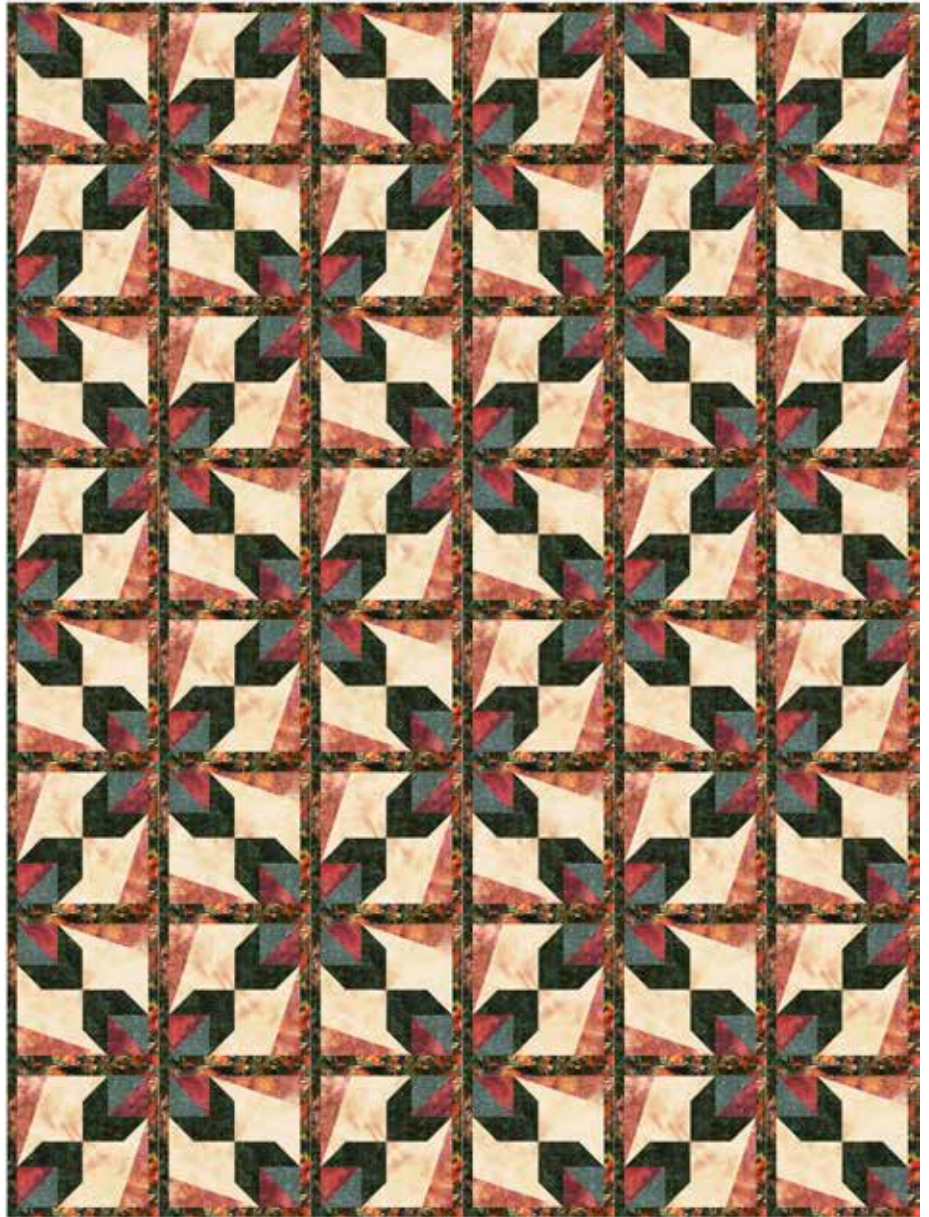

# DESERT SUNSET

Finished Quilt: 45" x 60"

Quilt design by Fairy Lake Quilts, featuring Hoffman Bali Batiks.

This quilt is assembled using a clever quilt-as-you-go technique, therefore the fabric quantities include the backing.