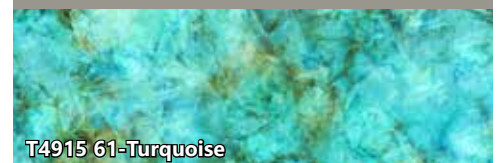

DESERT VIEWS

Finished Quilt: 52" x 72"

Quilt design by Windmill Quilts, featuring Southwestern Skies, a Hoffman Spectrum Digital Print collection.

A bold border full of turquoise beauty perfectly frames a picturesque desert scene.

FABRICS	1 KIT	8 KITS
T4911 151-Sunset	5/8 Yard	1 Bolt
T4915 61-Turquoise	1 5/8 Yards*	2 Bolts
T4916 23-Fuchsia	5/8 Yard	1 Bolt
1895 696-Bear	3 3/8 Yards	3 Bolts

* includes binding

PURCHASE PATTERN
WindmillQuilts.net