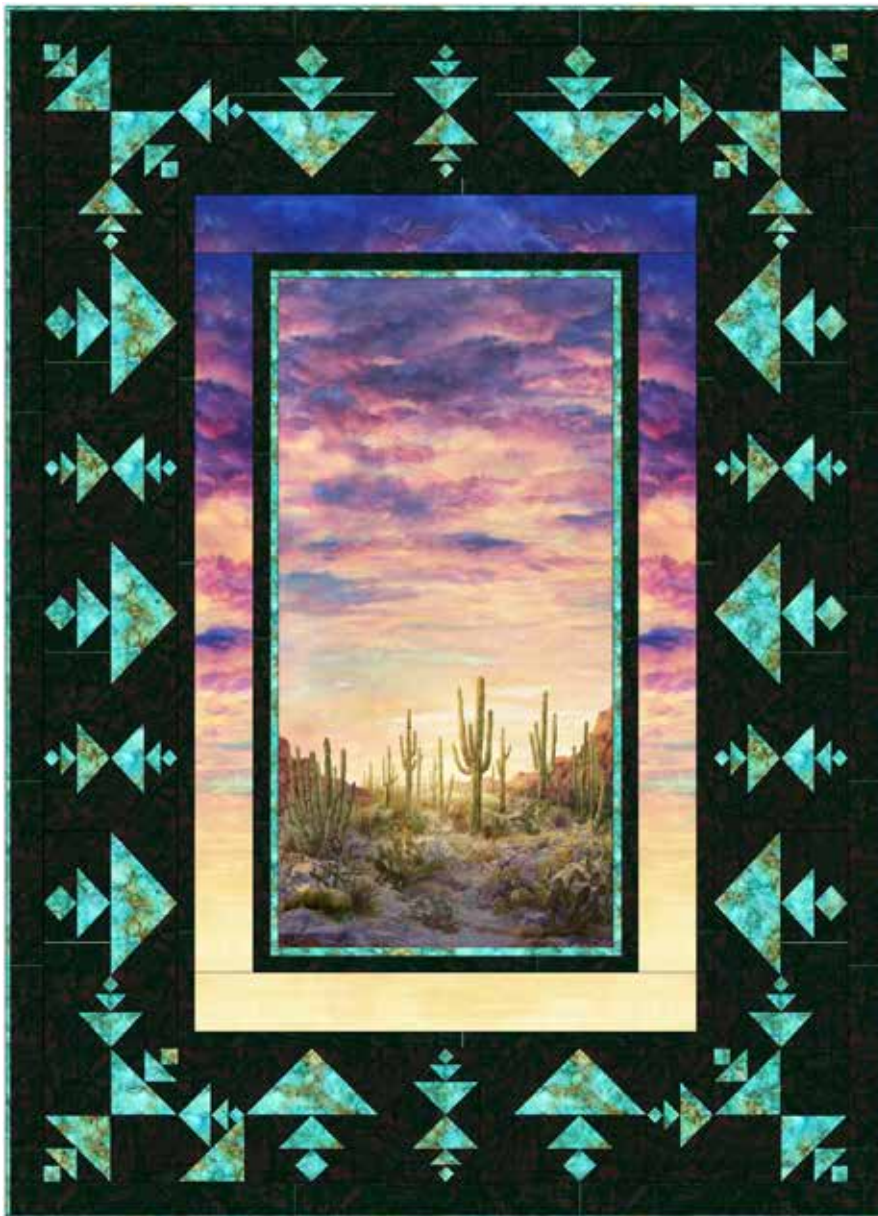

DESERT VIEWS

Finished Quilt: 52" x 72"

Quilt design by Windmill Quilts, featuring Southwestern Skies, a Hoffman Spectrum Digital Print collection.

A bold border full of turquoise beauty perfectly frames a picturesque desert scene.

FABRICS	1 KIT	8 KITS
T4911 151-Sunset	5/8 Yard	1 Bolt
T4915 61-Turquoise	1 5/8 Yards*	2 Bolts
T4916 23-Fuchsia	5/8 Yard	1 Bolt
1895 696-Bear	3 3/8 Yards	3 Bolts

* includes binding

PURCHASE PATTERN
WindmillQuilts.net