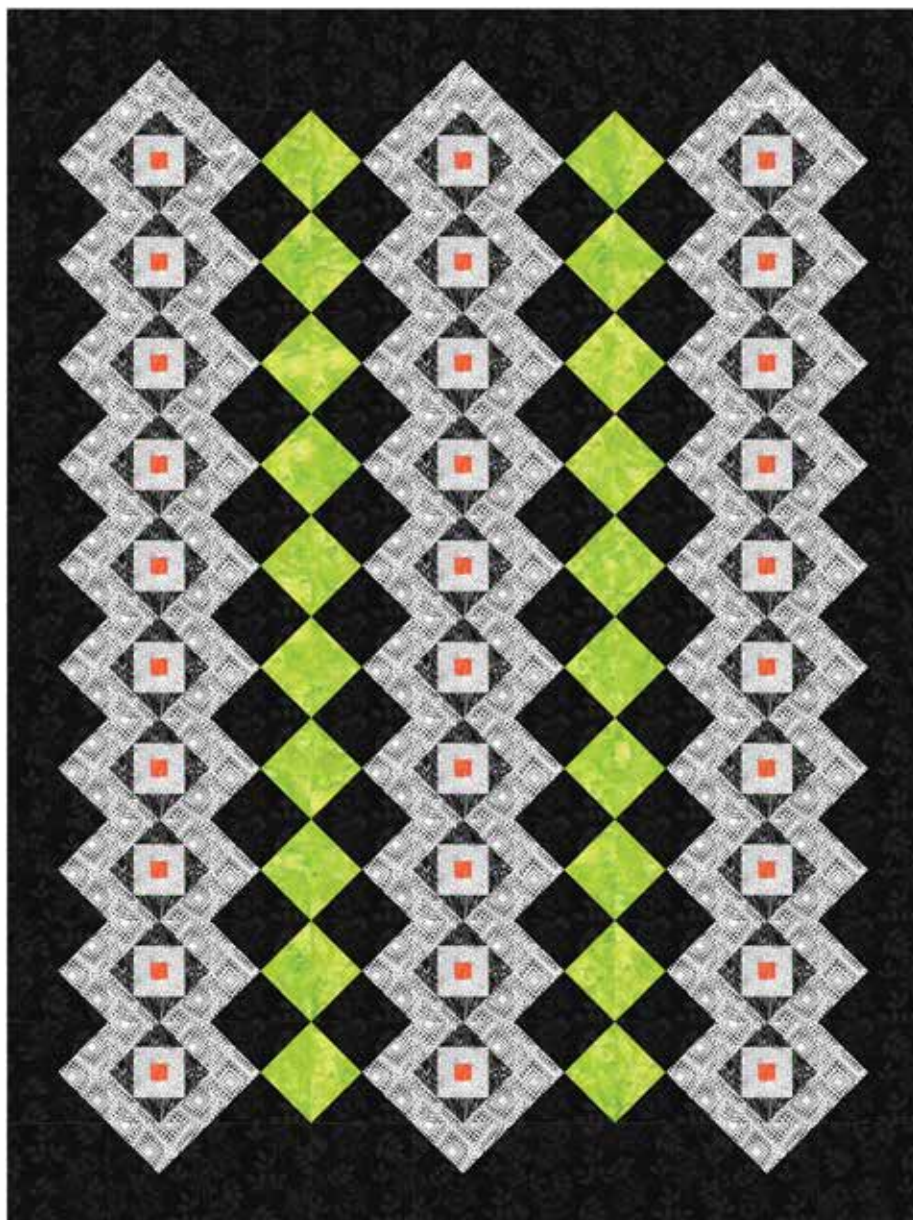

DIAMONDBACK

Finished Quilt: 54" x 72"

Quilt design by Bear Hug Quiltworks, featuring Hoffman Bali Batiks, the Cookies and Cream collection.

Diamondback is an easy quilt made from Half and Quarter Square Triangles. Keen and sharp color choices make for a very graphic quilt.

T2431 4-Black

T2435 425-Oreo

T2439 163-Zebra

T2440 163-Zebra

1895 192-Pumpkin

1895 364-Tokyo

FABRICS	1 KIT	10 KITS
T2431 4-Black	2 7/8 Yards*	2 Bolts
T2435 425-Oreo	3/4 Yard	1 Bolt
T2439 163-Zebra	5/8 Yard	1 Bolt
T2440 163-Zebra	1 7/8 Yards	2 Bolts
1895 192-Pumpkin	1/4 Yard	1 Bolt
1895 364-Tokyo	3/4 Yard	1 Bolt