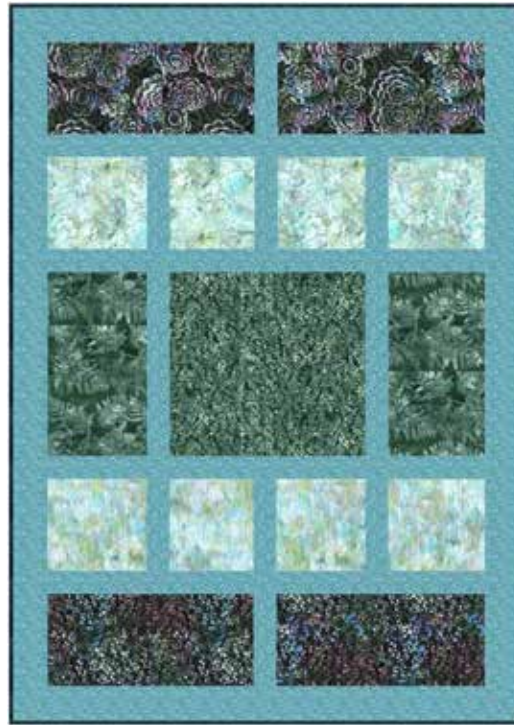

BEGINNER | 1 DAY CLASS

DISCOVERY & CHILD'S PLAY

Finished Discovery Quilt: 44" x 62"
Finished Child's Play Quilt: 39" x 45"

Quilt designs by Villa Rosa Designs, featuring Hoffman Bali Batiks, the Happy Fields collection.

Lush and full, this green batik palette will find a perfect spot in any home. Super simple!!

Discovery: 44" x 62"

Child's Play: 39" x 45"

DISCOVERY

CHILD'S PLAY

885 317-Macaw

V2516 694-Wildflower

1895 550-Big Sur