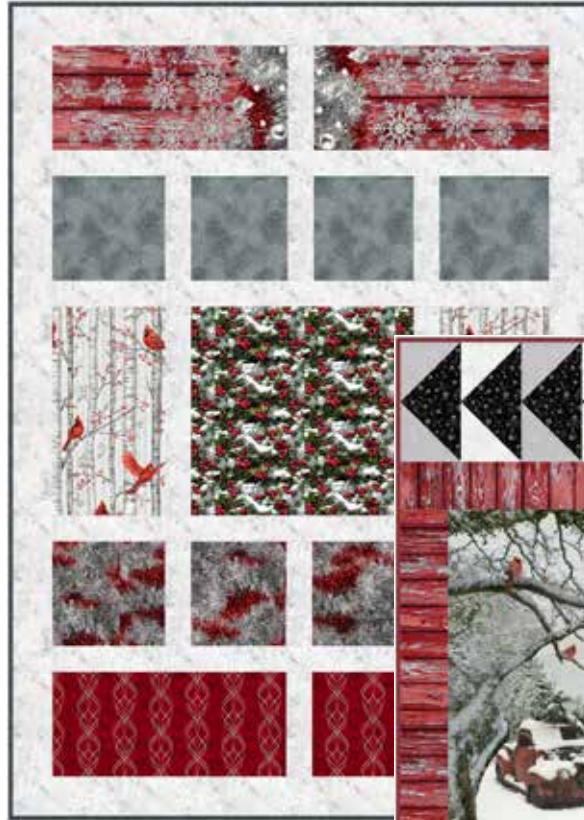

BEGINNER | 1 DAY CLASS

DISCOVERY & SPLASH

Discovery: 44" x 62"
Splash: 51" x 56"

Quilt designs by Villa Rosa Designs, featuring Frosted Holidays, a Hoffman Spectrum Digital Print collection.

Add a splash of holiday decor to a stunning winter collection!

DISCOVERY

G8555 55S-Charcoal Silver

P7618 48S-Gray Silver

W5363 176S-Ice Silver

X5563 161-Christmas

X5564 28-Silver

X5566 5-Red

X7792 10S-Crimson Silver

X7794 483S-Fog Silver

SPLASH

G8555 78S-Scarlet Silver

G8555 113S-Frost Silver

P7618 113S-Frost Silver

X5561 597-December

X5566 5-Red

X7801 213S-Onyx Silver

PURCHASE PATTERN
VillaRosaDesigns.com

Villa Rosa Designs

Hoffman
Spectrum Digital

Discovery: 44" x 62"