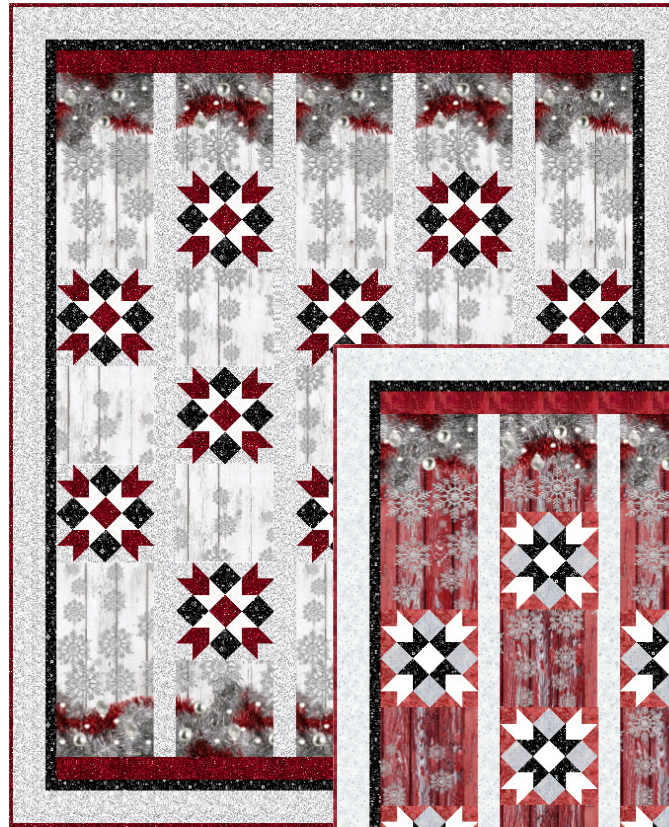

# DOUBLE FROSTED STARS

Finished Quilt: 61 1/2" x 75 1/2"

Quilt design by Quilt Boss Design, featuring Frosted Holidays, a Hoffman Spectrum Digital Print collection.

Get the tinsel out with this stunning star and barnwood combo!

X7801 213S-Onyx Silver

X7801 597S-December Silver

1895 83-Barn Red

1895 113-Frost

1895 568-Red Velvet

PURCHASE PATTERN  
[QuiltBossDesign.com](http://QuiltBossDesign.com)

White Colorway

Red Colorway

FABRICS	WHITE 1 KIT	RED 1 KIT	7 KITS
G8555 3S-White Silver	1/2 Yard	5/8 Yard	1 Bolt
X5565 3-White	1 3/4 Yards	—	1 Bolt
X5565 5-Red	—	1 3/4 Yards	1 Bolt
X7790 176S-Ice Silver	2 Yards	—	1 Bolt
X7793 10S-Crimson Silver	1 3/8 Yards*	—	1 Bolt
X7801 213S-Onyx Silver	7/8 Yard	7/8 Yard	1 Bolt
X7801 597S-December Silver	—	1 1/4 Yards	1 Bolt
1895 83-Barn Red	—	3/4 Yard	1 Bolt
1895 113-Frost	—	5/8 Yard	1 Bolt
1895 568-Red Velvet	—	3/4 Yard*	1 Bolt