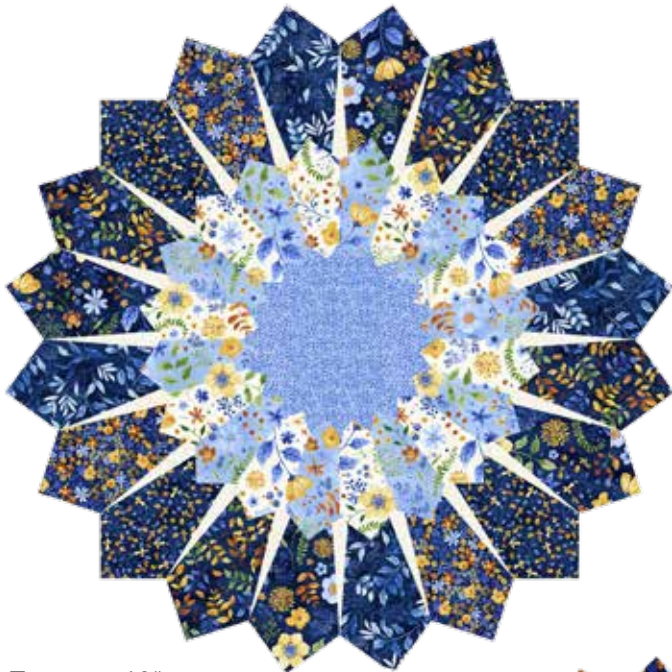

DRESDEN TABLE TOPPER & PLACEMATS

Finished Table Topper: 40"
Finished Placemats: 18.5"

Topper and Placemat designs by Quilt FOX Design, featuring Bountiful & Blue, a Hoffman screen-print collection.

The epitome of traditional quilting, the Dresden Plate...like the blue, white and yellow color scheme, never goes out of style. A modern classic.

Topper: 40"

Placemats: 18.5"

Also offered as a **Hoffman Traditional Fabric Kit**

TOPPER

PLACEMATS

V5235 19-Navy

V5235 139-Periwinkle

V5235 448-Blossom