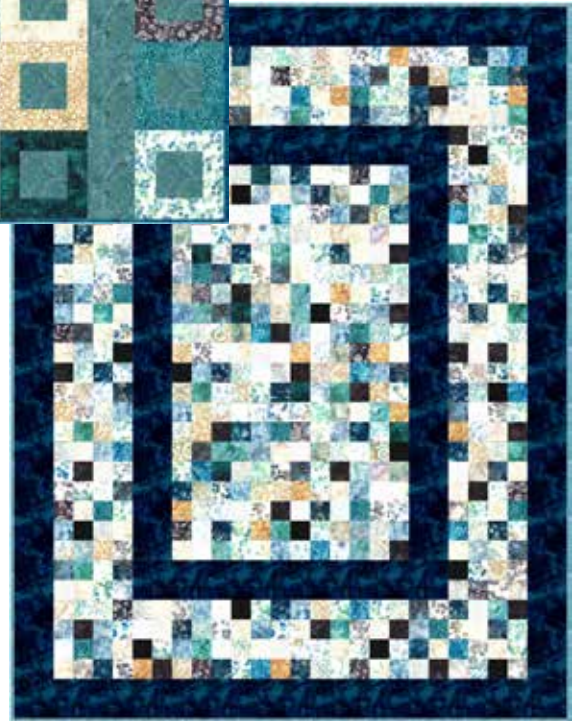

# DUSK DELIGHT & IMPERIAL

Finished Dusk Delight Quilt: 52" x 68"  
Finished Imperial Quilt: 56" x 72"

Quilt designs by Villa Rosa Designs, featuring our new Bayshore Bali Pop. (40) 2 1/2" strips.

A coastal cool palette brings a soothing serenity to any home with these cozy quilts.

## DUSK DELIGHT

Dusk Delight: 52" x 68"

Imperial: 56" x 72"

BP-743-Bayshore

1895 538-Nirvana

1895 549-Celestials

## IMPERIAL

BP-743-Bayshore

1895 338-Skipper

1895 550-Big Sur

<b>DUSK DELIGHT FABRICS</b>	<b>1 KIT</b>	<b>12 KITS</b>	<b>IMPERIAL FABRICS</b>	<b>1 KIT</b>	<b>12 KITS</b>
BP 743-Bayshore	1 Pop	2 Boxes	BP 743-Bayshore	1 Pop	2 Boxes
1895 538-Nirvana	1 1/2 Yds.	2 Bolts	1895 338-Skipper	1 5/8 Yds.	2 Bolts
1895 549-Celestials	5/8 Yard*	1 Bolt	1895 550-Big Sur	5/8 Yard*	1 Bolt