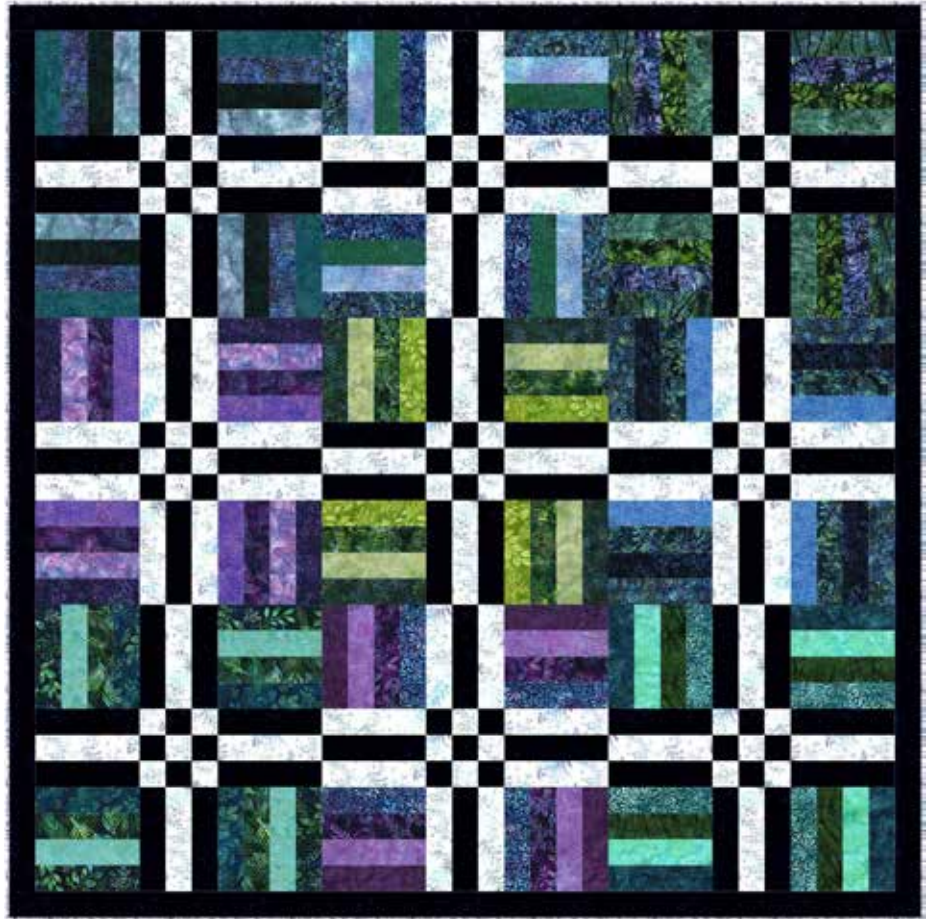

BEGINNER | 1 DAY CLASS

# EASY EARL

Finished Quilt: 70" x 70"

Quilt design by Material Girlfriends, featuring a Hoffman Bali Pop-Mermaid (40) 2 1/2" strips.

Stunning contrast and rich color make for a perfect combination!

 *Material Girlfriends*

**BP 718-Mermaid**

**Y2702 120-Hyacinth**

**Y2709 120-Hyacinth**

**1895 701-Deep Amethyst**

<b>FABRICS</b>	<b>1 KIT</b>	<b>12 KITS</b>
BP 718-Mermaid	1 Pop	2 Boxes
Y2702 120-Hyacinth	1 1/4 Yards	1 Bolt
Y2709 120-Hyacinth	5/8 Yard*	1 Bolt
1895 701-Deep Amethyst	2 Yards	2 Bolts