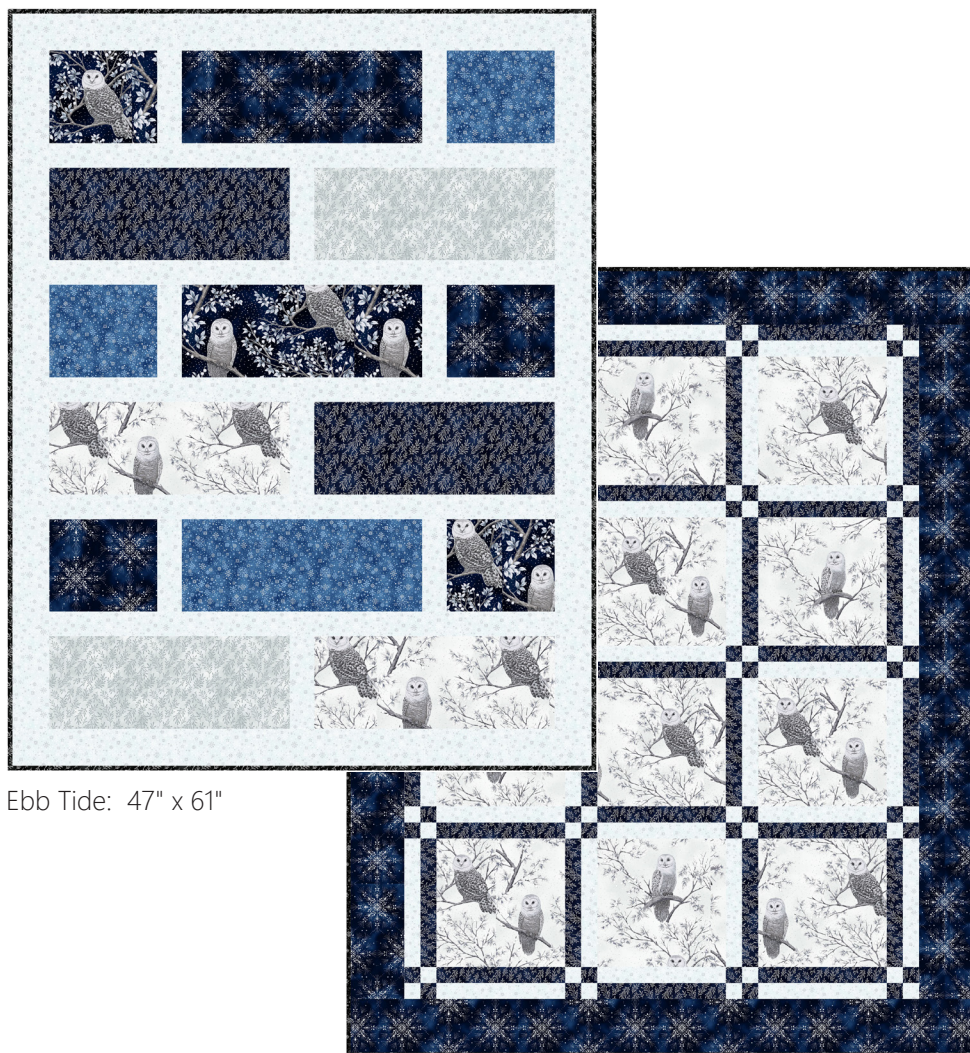

BEGINNER | 1 DAY CLASS

EBB TIDE & KLONDIKE

Ebb Tide: 47" x 61"

Klondike: 58" x 74"

Quilt designs by Villa Rosa Designs, featuring Midnight Perch.

Feel the brisk night fall with this gorgeous owl collection.

Ebb Tide: 47" x 61"

Klondike: 58" x 74"

EBB TIDE

KLONDIKE

FABRICS	EBB TIDE 1 kit	EBB TIDE 12 kits	KLONDIKE 1 kit	KLONDIKE 10 kits
X7798 128S-Midnight Silver	1 FQ	1 Bolt	—	—
X7798 597S-December Silver	1 FQ	1 Bolt	1 1/2 Yards	1 Bolt
X7799 48S-Gray Silver	1 FQ	1 Bolt	—	—
X7799 128S-Midnight Silver	1 FQ	1 Bolt	1 Yard	1 Bolt
X7799 213S-Onyx Silver	1/2 Yard*	1 Bolt	—	—
X7800 128S-Midnight Silver	1 FQ	1 Bolt	1 Yard	1 Bolt
X7801 19S-Navy Silver	1 FQ	1 Bolt	—	—
X7801 213S-Onyx Silver	—	—	5/8 Yard*	1 Bolt
X7801 597S-December Silver	1 1/4 Yards	1 Bolt	1 Yard	1 Bolt