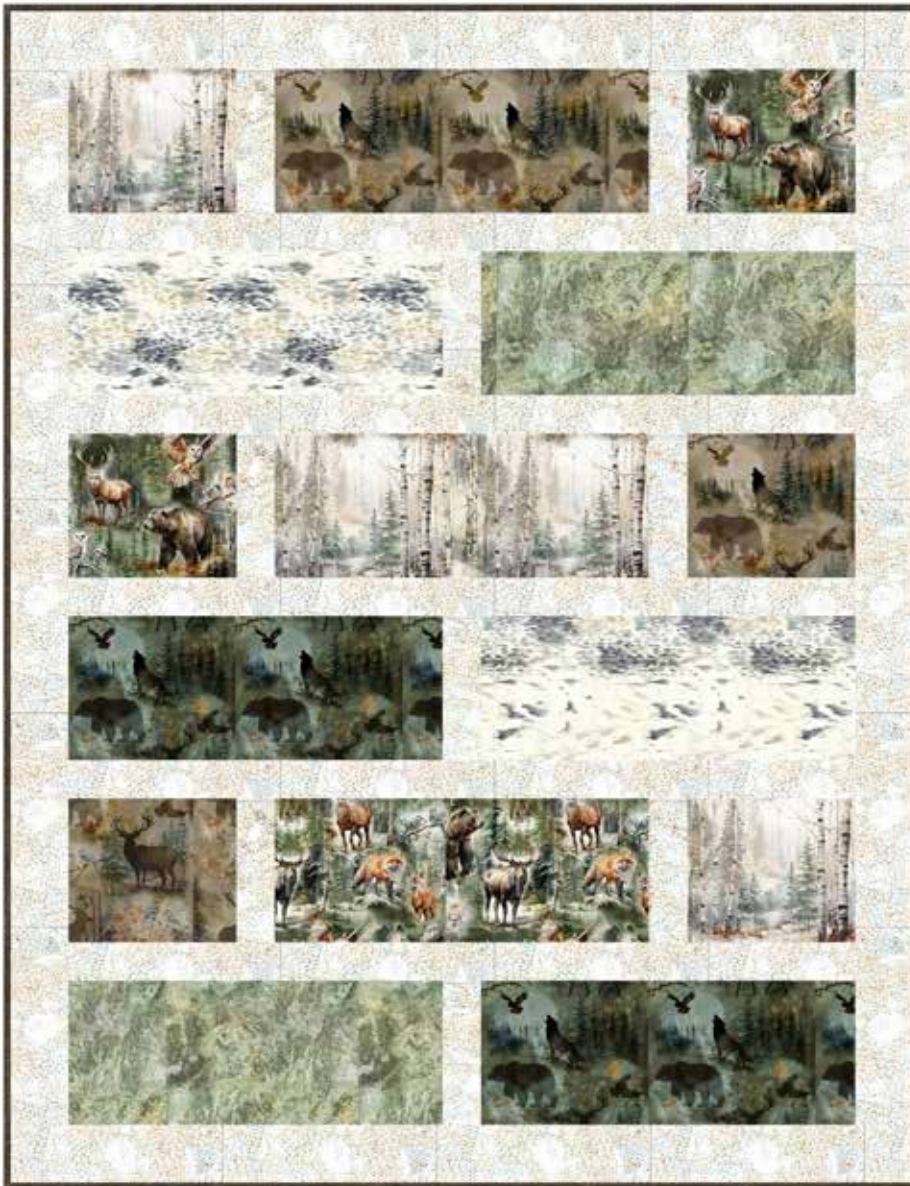

EBB TIDE

Finished Quilt: 47" x 61"

Quilt design by Villa Rosa Designs, featuring Stag & Stone, a Hoffman Spectrum Digital Print collection.

Nature's perfect textures and color bring this quilt to life!

DPN016 176-Ice

Y5797 126-Birch

Y5798 728-Woodland

Y5799 157-Verde

Y5799 A25-Antique Beige

Y5800 105-Celadon

Y5800 180-Walnut

885 638-Harbor

FABRICS	1 KIT	12 KITS
DPN016 176-Ice	1 FQ	1 Bolt
Y5797 126-Birch	1 FQ	1 Bolt
Y5798 728-Woodland	1 FQ	1 Bolt
Y5799 157-Verde	1 FQ	1 Bolt
Y5799 A25-Antique Beige	1 FQ	1 Bolt
Y5800 105-Celadon	1 FQ	1 Bolt
Y5800 180-Walnut	1/2 Yard*	1 Bolt
885 638-Harbor	1 1/4 Yards	1 Bolt