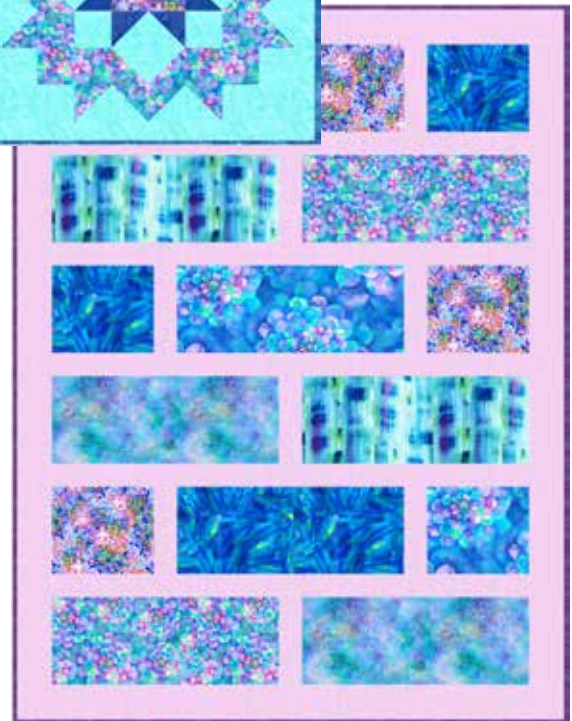

BEGINNER | 1 DAY CLASS

ESTRELLA & EBB TIDE

Finished Estrella Quilt: 52" x 52"
Finished Ebb Quilt: 47" x 61"

Quilt designs by Villa Rosa Designs, featuring Color in Bloom, a Hoffman Spectrum Digital Print collection.

Let the stars shine with this aqua combination! Large blocks to show the detail in the fabric, this is a great beginner class project.

ESTRELLA

W5502 532-Aurora

885 717-Mermaid

W5503 760-Colorful

1895 324-Dragonfly

W5505 667-Light Bright

1895 482-Cotton Candy

W5508 532-Aurora

1895 579-Augusta

EBB

W5502 532-Aurora

W5506 123-Lapis

W5503 760-Colorful

Hoffman
Spectrum Digital

Estrella: 52" x 52"

Ebb: 47" x 61"

FABRICS	ESTRELLA 1 kit	EBB 1 kit	FABRICS	ESTRELLA 1 kit	EBB 1 kit
W5502 532-Aurora	3/8 Yard	1 FQ	S4705 447-Sweetpea	—	1 1/4 Yds
W5503 760-Colorful	3/8 Yard	1 FQ	885 717-Mermaid	1/2 Yard*	—
W5504 536-Aquarius	—	1 FQ	1895 324-Dragonfly	1/8 Yard	—
W5505 667-Light Bright	3/8 Yard	1 FQ	1895 333-Peony	—	1/2 Yard*
W5506 123-Lapis	—	1 FQ	1895 482-Cotton Candy	1/8 Yard	—
W5508 532-Aurora	3/8 Yard	1 FQ	1895 579-Augusta	1 7/8 Yds	—