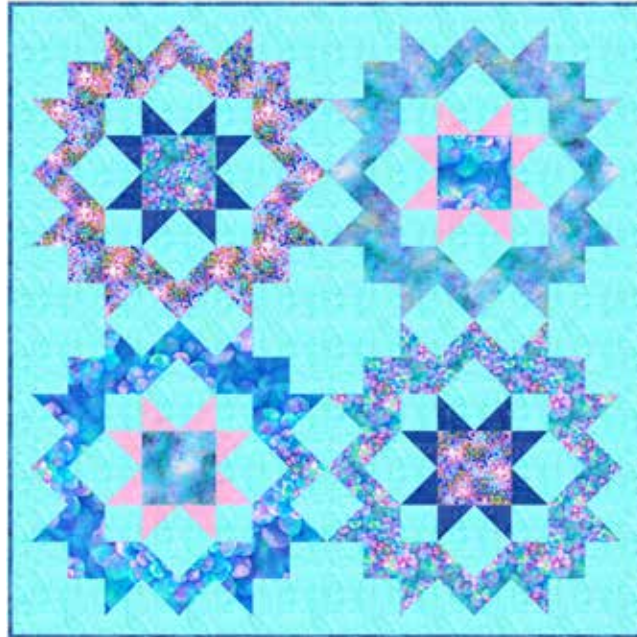

BEGINNER | 1 DAY CLASS

ESTRELLA & EBB TIDE

Finished Estrella Quilt: 52" x 52"
Finished Ebb Quilt: 47" x 61"

Quilt designs by Villa Rosa Designs, featuring Color in Bloom, a Hoffman Spectrum Digital Print collection.

Let the stars shine with this aqua combination! Large blocks to show the detail in the fabric, this is a great beginner class project.

ESTRELLA

W5502 532-Aurora

885 717-Mermaid

W5503 760-Colorful

1895 324-Dragonfly

W5505 667-Light Bright

1895 482-Cotton Candy

W5508 532-Aurora

1895 579-Augusta

EBB

W5502 532-Aurora

W5506 123-Lapis

W5503 760-Colorful

W5508 532-Aurora

W5504 536-Aquarius

S4705 447-Sweetpea

W5505 667-Light Bright

1895 333-Peony

PURCHASE PATTERNS

VillaRosaDesigns.com

Villa Rosa Designs

Hoffman
Spectrum Digital

Estrella: 52" x 52"